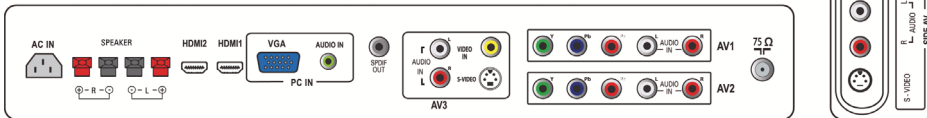

42MF337B/37

42" Digital LCD HDTV with ATSC/QAM Tuner

Product specifications

Picture/Display

- Aspect ratio: 16:9
- Brightness: 500 cd/m²
- Contrast ratio (typical): 1500:1
- Display screen type: LCD WXGA Active Matrix TFT
- Panel resolution: 1366 x 768p
- Picture enhancement: 3/2 - 2/2 motion pull down, 3D Combfilter, 3D MA deinterlacing, Automatic skin tone correction, Black stretch, Blue stretch, 2D/3D noise reduction, Green enhancement, Progressive Scan, White stretch
- Response time (typical): 8 (grey to grey) ms
- Screen enhancement: Anti-Reflection coated screen
- Viewing angle (H / V): 176 / 176 degree

Supported Display Resolution

Resolution	Refresh rate
Computer formats	
640 x 480	60Hz
720 x 480	60Hz
800 x 600	60Hz
1024 x 768	60Hz
1280 x 768	60Hz
Video formats	
480i	60Hz
480p	60Hz
720p	60Hz
1080i	60Hz

Sound

- Sound System: Mono, Stereo, SAP, Dolby Digital (AC-3)
- Output power (RMS): 2 speakers @ 10w each
- Sound Enhancement: Virtual Surround Sound

Convenience

- Ease of Installation: Autostore, Fine Tuning, PLL Digital Tuning, Plug & Play
- Convenience Enhancements: Sleep Timer

- Ease of Use: Auto Volume Leveller (AVL), On Screen Display, Smart Picture Control, Smart Sound Control, Closed Captioning Full Text
- Remote control type: RC2023608/01 B
- Screen Format Adjustments: Automatic, 4:3, Movie expand 14:9, Movie expand 16:9, Super Zoom, Subtitle Zoom, Widescreen
- Child Protection: Child Lock+Parental Control

Tuner/Reception/Transmission

- Aerial Input: 75 ohm F-type
- Tuner bands: Hyperband, S-Channel, UHF, VHF
- TV system: ATSC, NTSC
- Cable: Unscrambled Digital Cable -QAM
- Video Playback: NTSC

Connectivity

- AV 1: Audio L/R in, YPbPr
- AV 2: Audio L/R in, YPbPr
- AV 3: Audio L/R in, CVBS in, S-Video in
- Front / Side connections: S-video in, CVBS in, Audio L/R in, Headphone out
- PC: 3.5 mm PC audio input x1, VGA-in D-Sub 15HD
- Other connections: HDMI in 2x, S/PDIF out (coaxial)

Power

- Mains power: 90-240 VAC, 50/60 Hz
- Power consumption: 250 W
- Standby power consumption: < 1 W
- Ambient temperature: 5 °C to 40 °C

Dimensions

- Set dimensions in inch (W x H x D): 40.9 x 29.0 x 4.01 inch
- Set dimensions with stand in inch (W x H x D): 40.9 x 30.08 x 11.65 inch
- Product weight (lb): 46.2
- Product weight (+stand) (lb): 53.02 lb
- Weight incl. Packaging (lb): 71.06
- Box dimensions in inch (W x H x D): 46.10 x 13.66 x 29.21 inch

Integrated HDTV tuner

A built-in digital tuner receives and decodes ATSC off-air and unscrambled cable signals directly, so you can view digital high-definition TV programming without an additional set-up box.

LCD WXGA display, 1366x768p

This WXGA display with state-of-the-art LCD screen technology gives you widescreen HD resolution of 1366 x 768p pixels. It produces brilliant flicker-free progressive scan pictures with optimum brightness and superb colors. This vibrant and sharp image will provide you with an enhanced viewing experience.

Dual HDMI input