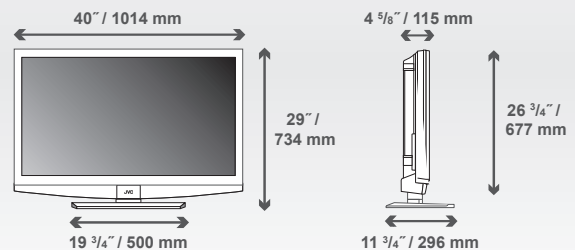

Notes:

Details, Weights & Measurements

- :: TeleDock for iPod
- :: 3 HDMI Inputs
- :: PC Input (D-Sub 15-pin)
- :: 1 Component & 1 S-Video Input
- :: 2 Composite Inputs
- :: USB Input for Photo Viewer, Music Play