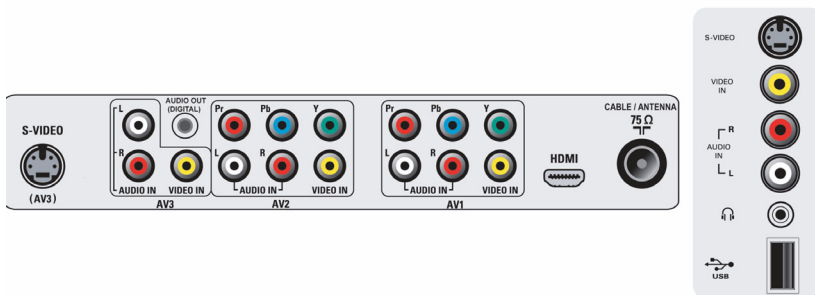

Multimedia Applications

- **Digital Content Management:** Digital Media Reader
- **Multimedia connections:** USB memory class device
- **Playback Formats:** JPEG Still pictures, MP3, Slideshow files (.alb)

Tuner/Reception/Transmission

- **Tuner bands:** Hyperband, S-Channel, UHF, VHF
- **TV system:** ATSC, NTSC
- **Video Playback:** NTSC
- **Aerial Input:** 75 ohm F-type
- **Cable:** Unscrambled Digital Cable -QAM

Connectivity

- **AV 1:** Audio L/R in, CVBS in, YPbPr
- **AV 2:** Audio L/R in, CVBS, YPbPr
- **AV 3:** Audio L/R in, CVBS in, S-Video Y/C
- **Front / Side connections:** Audio L/R in, CVBS in, Headphone out, S-Video in, USB
- **Audio Output - Digital:** Coaxial (cinch)
- **Other connections:** HDMI

Power

- **Power consumption:** 400 W
- **Standby power consumption:** < 1 W (110V)
- **Mains power:** AC 110 - 240 V, 50/60 Hz
- **Ambient temperature:** 5°C to 40°C

Dimensions

- **Product weight (lb):** 86.2 (with stand), 82.1 (without stand)
- **Weight incl. Packaging (lb):** 103.4
- **Box dimensions in inch (W x H x D):** 52.3 x 37 x 13 inch
- **Set dimensions in inch (W x H x D):** 48.7 x 26.7 x 4.1 inch
- **Set dimensions with stand in inch (W x H x D):** 48.7 x 28.3 x 11 inch

Accessories

- **Included Accessories:** Table top stand, User Manual, Remote Control, Registration card, Quick start guide, Power cord

Date of issue 2006-04-22

Version: 9.0

12 NC: 8670 000 23091
UPC: 6 09585 11133 2

Specifications are subject to change without notice.
Trademarks are the property of Koninklijke Philips Electronics N.V. or their respective owners.
© 2006 Koninklijke Philips Electronics N.V.
All Rights reserved.
www.philips.com