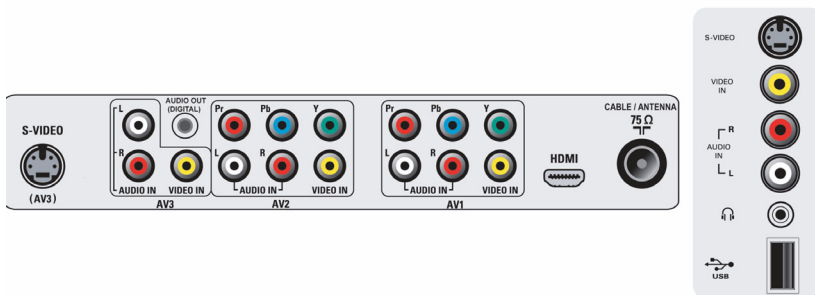

Multimedia Applications

- **Digital Content Management:** Digital Media Reader
- **Multimedia connections:** USB memory class device
- **Playback Formats:** JPEG Still pictures, MP3, Slideshow files (.alb)

Tuner/Reception/Transmission

- **Tuner bands:** Hyperband, S-Channel, UHF, VHF
- **TV system:** ATSC, NTSC
- **Video Playback:** NTSC
- **Aerial Input:** 75 ohm F-type
- **Cable:** Unscrambled Digital Cable -QAM

Connectivity

- **AV 1:** Audio L/R in, CVBS in, YPbPr
- **AV 2:** Audio L/R in, CVBS, YPbPr
- **AV 3:** Audio L/R in, CVBS in, S-Video Y/C
- **Front / Side connections:** Audio L/R in, CVBS in, Headphone out, S-Video in, USB I.I
- **Audio Output - Digital:** Coaxial (cinch)
- **Other connections:** HDMI

Power

- **Power consumption:** 400 W
- **Standby power consumption:** < 1 W (110V)
- **Mains power:** AC 110 - 240 V, 50/60 Hz
- **Ambient temperature:** 5°C to 40°C

Dimensions

- **Product weight (lb):** 87.6 (with stand), 83.2 (without stand)
- **Weight incl. Packaging (lb):** 107.8
- **Box dimensions in inch (W x H x D):** 52.3 x 37 x 13 inch
- **Set dimensions in inch (W x H x D):** 49.2 x 27.1 x 4.4 inch
- **Set dimensions with stand in inch (W x H x D):** 49.2 x 29.1 x 11.8 inch

Accessories

- **Included Accessories:** Table top stand, User Manual, Remote Control, Registration card, Quick start guide, Power cord

Date of issue 2006-05-04

Version: 8.0

12 NC: 8670 000 23558
UPC: 6 09585 11134 9

Specifications are subject to change without notice.
Trademarks are the property of Koninklijke Philips Electronics N.V. or their respective owners.
© 2006 Koninklijke Philips Electronics N.V.
All Rights reserved.
www.philips.com