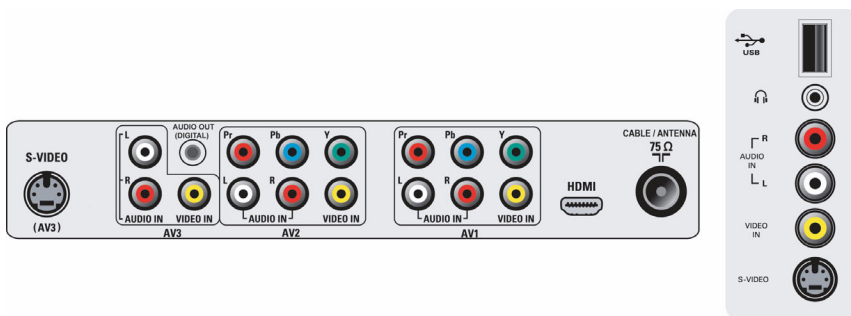

Connectivity

- **AV 1:** Audio L/R in, CVBS in, YPbPr
- **AV 2:** Audio L/R in, CVBS, YPbPr
- **AV 3:** Audio L/R in, CVBS in, S-Video Y/C
- **Front / Side connections:** Audio L/R in, CVBS in, Headphone out, S-Video in, USB
- **Audio Output - Digital:** Coaxial (cinch)
- **Other connections:** HDMI

Power

- **Power consumption:** 270 W
- **Standby power consumption:** < 1 W
- **Mains power:** AC 110 - 120 V, 60 Hz
- **Ambient temperature:** 5°C to 40°C

Dimensions

- **Product weight (lb):** 70.4 (with stand), 66 (without stand)
- **Weight incl. Packaging (lb):** 88
- **Box dimensions in inch (W x H x D):** 52.3 x 37 x 13 inch
- **Set dimensions in inch (W x H x D):** 49.2 x 27.1 x 4.4 inch
- **Set dimensions with stand in inch (W x H x D):** 49.2 x 30 x 12 inch