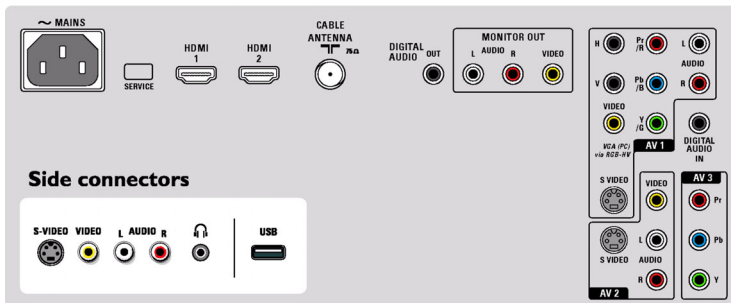

Multimedia Applications

- **Digital Content Management:** Digital Media Reader
- **Multimedia connections:** USB
- **Playback Formats:** JPEG Still pictures, MP3, Slideshow files (.alb)

Tuner/Reception/Transmission

- **TV system:** ATSC, NTSC
- **Video Playback:** NTSC
- **Aerial Input:** 75 ohm F-type
- **Cable:** Unscrambled Digital Cable -QAM

Connectivity

- **Other connections:** Monitor out, CVBS, L/R (cinch), S/PDIF in (coaxial), S/PDIF out (coaxial)
- **AV 1:** Audio L/R in, CVBS in, RGB+H/V, YPbPr, Component Video in, (1, 2, 3Fh autoranging), Y/C
- **AV 2:** Audio L/R in, CVBS, Y/C
- **AV 3:** S/PDIF digital coaxial, YPbPr, (1, 2, 3Fh autoranging)
- **AV 4:** HDMI
- **AV 5:** HDMI
- **Front / Side connections:** Audio L/R in, CVBS in, Headphone out, S-video in, USB

Power

- **Power consumption:** 400 W
- **Standby power consumption:** < 2 W
- **Mains power:** AC 110 - 240 V, 50/60 Hz
- **Ambient temperature:** 5 °C to 40 °C

Dimensions

- **Product weight:** 38 kg
- **Product weight (lb):** 92.6
- **Weight incl. Packaging:** 55 kg
- **Set dimensions (W x H x D):** 1240 x 680 x 104 mm

- **Color cabinet:** Black and Digital Silver
- **VESA wall mount compatible:** 800,400 mm

Accessories

- **Included Accessories:** Table top stand, RF cable

Rear connectors

Date of issue 2006-08-09

Version: 2.0

12 NC: 8670 000 24253
UPC: 6 09585 11561 3

Specifications are subject to change without notice.
Trademarks are the property of Koninklijke Philips Electronics N.V. or their respective owners.
© 2006 Koninklijke Philips Electronics N.V.
All Rights reserved.
www.philips.com