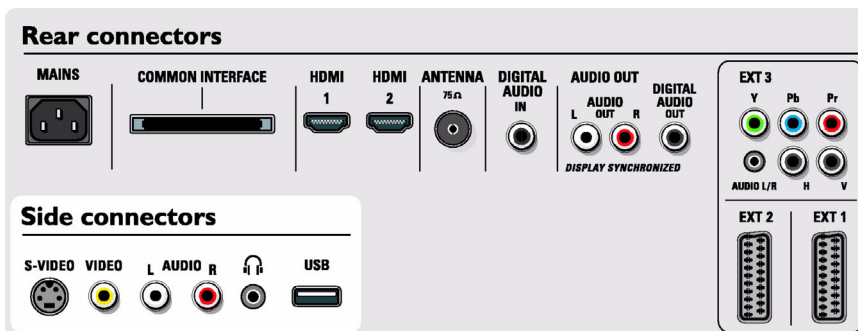

Convenience

- **Child Protection:** Child lock & parental control
- **Clock:** Smart clock
- **Ease of installation:** Auto programme naming, Automatic Channel Install (ACI), Automatic Tuning System (ATS), Auto store, PLL digital tuning, Plug & Play
- **Ease of Use:** Auto volume leveller (AVL), Delta volume per preset, Graphical user interface, On screen display, Side Control, Program list, 4 favourite lists
- **Electronic Programme Guide:** Now + Next EPG
- **Picture in Picture:** Text dual screen
- **Remote control:** Amp, DVD, Sat, STB, VCR, Multi functional
- **Remote control type:** RC4401
- **Screen format adjustments:** 4:3, Auto format, Movie expand 14:9, Movie expand 16:9, Subtitle and heading shift, Super Zoom, Widescreen, 6 widescreen modes
- **Teletext:** 1200 page hypertext

- **Teletext enhancements:** Habit watch, Program information line
- **VESA Mount:** Vesa compliant

Accessories

- **Included accessories:** Table top stand, RF cable
- **Optional accessories:** Floor stand

Dimensions

- **Set dimensions (W x H x D):** 1138 x 796 x 114 mm
- **Set dimensions with stand (H x D):** 856 x 290 mm
- **Weight incl. packaging:** 67 kg
- **Product weight:** 44 kg
- **Colour cabinet:** High Gloss Black
- **VESA wall mount compatible:** 600,200 mm
- **Box dimensions (W x H x D):** 1292 x 1121 x 323 mm

Power

- **Ambient temperature:** +5 -/+ 40 C
- **Mains power:** AC 110 - 240 V +/- 10%
- **Power consumption:** 365 W
- **Standby power consumption:** 1W

Date of issue 2006-07-10

Version: 7.0

12 NC: 8670 000 23289
EAN: 87 10895 92053 7

Specifications are subject to change without notice.
Trademarks are the property of Koninklijke Philips Electronics N.V. or their respective owners.
© 2006 Koninklijke Philips Electronics N.V.
All Rights reserved.
www.philips.com