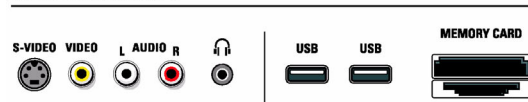

Side connectors

Date of issue 2006-05-04

Version: 25.0

12 NC: 8670 000 22525
UPC: 0 37849 96259 6

Specifications are subject to change without notice.
Trademarks are the property of Koninklijke Philips
Electronics N.V. or their respective owners.
© 2006 Koninklijke Philips Electronics N.V.
All Rights reserved.
www.philips.com