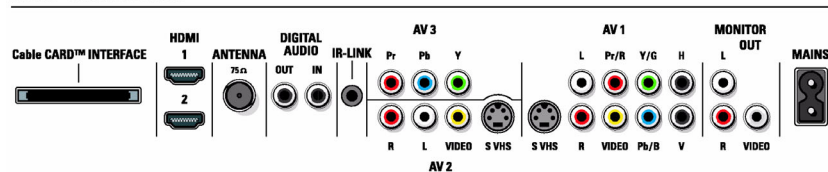

Multimedia Applications

- **Digital Content Management:** Digital Media Reader
- **Memory Card Types:** Compact Flash type I, Compact Flash type II, Memory Stick, Microdrive, MultiMedia Card (MMC), Secure Digital Card (SD), Smart Media Card
- **Multimedia connections:** USB
- **Playback Formats:** JPEG Still pictures, MP3, Slideshow files (.alb)

Tuner/Reception/Transmission

- **TV system:** ATSC, NTSC
- **Video Playback:** NTSC

- **Aerial Input:** 75 ohm F-type
- **Cable:** Digital Cable Ready CableCARD, Unscrambled Digital Cable -QAM

Connectivity

- **Other connections:** Cable Card Interface, Monitor out, CVBS, L/R (cinch), S/PDIF in (coaxial), S/PDIF out (coaxial)
- **AV 1:** (1, 2, 3Fh autoranging), Audio L/R in, Component Video in, CVBS in, RGB+H/V, Y/C, YPbPr
- **AV 2:** Audio L/R in, CVBS, Y/C
- **AV 3:** YPbPr, S/PDIF digital coaxial, (1, 2, 3Fh autoranging)
- **AV 4:** HDMI
- **AV 5:** HDMI
- **Front / Side connections:** Audio L/R in, CVBS in, Headphone out, S-Video in, 2x USB

Power

- **Power consumption:** 292 W
- **Standby power consumption:** <2
- **Mains power:** AC 110-120V (+/-10%)
- **Ambient temperature:** +5 -/+ 40 C

Dimensions

- **Product dimension (WxDxH) inch:** 48.8 x 26.8 x 4.1"
- **Product weight (lb):** 77.2
- **Color cabinet:** Pearl White Silver (11092)
- **VESA wall mount compatible:** 800,400 mm

Accessories

- **Included Accessories:** Table top stand

Rear connectors