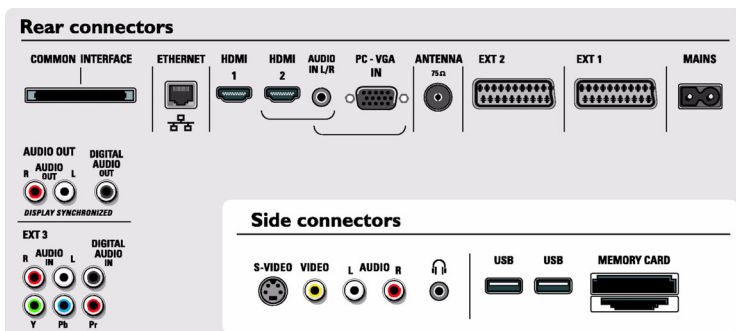

Convenience

- **Child Protection:** Child lock & parental control
- **Clock:** Smart clock
- **Ease of installation:** Auto programme naming, Automatic Channel Install (ACI), Automatic Tuning System (ATS), Auto store, PLL digital tuning, Plug & Play

- **Ease of Use:** Auto volume leveller (AVL), Delta volume per preset, Graphical user interface, On screen display, Program list, Side Control
- **Electronic Programme Guide:** Now + Next EPG
- **Picture in Picture:** Full dual screen (2 tuners), Text dual screen
- **Remote control:** Amp, DVD, Sat, STB, VCR, Multi functional
- **Remote control type:** RC4410
- **Screen format adjustments:** 4:3, 6 widescreen modes, Auto format, Movie expand 14:9, Movie expand 16:9, Subtitle and heading shift, Super Zoom, Widescreen
- **Teletext:** 1200 page hypertext
- **Teletext enhancements:** Habit watch, Program information line
- **VESA Mount:** Vesa compliant

Accessories

- **Included accessories:** Table top stand, Wall mounting bracket, RF cable
- **Optional accessories:** Floor stand

Dimensions

- **Set dimensions (W x H x D):** 1279 x 872 x 114 mm
- **Set dimensions with stand (H x D):** 932 x 290 mm
- **Weight incl. packaging:** 62 kg
- **Product weight:** 38 kg
- **Box dimensions (W x H x D):** 1354 x 1211 x 339 mm
- **Colour cabinet:** High Gloss Black & Brilliant Pearl
- **VESA wall mount compatible:** 800,400 mm

Power

- **Ambient temperature:** +5 -/+ 40 C
- **Mains power:** AC 110 - 240 V +/- 10%
- **Power consumption:** 248 W
- **Standby power consumption:** 0,8W

Date of issue 2006-07-10

Version: 6.0

12 NC: 8670 000 23308
EAN: 87 10895 92049 0

Specifications are subject to change without notice.
Trademarks are the property of Koninklijke Philips Electronics N.V. or their respective owners.
© 2006 Koninklijke Philips Electronics N.V.
All Rights reserved.
www.philips.com