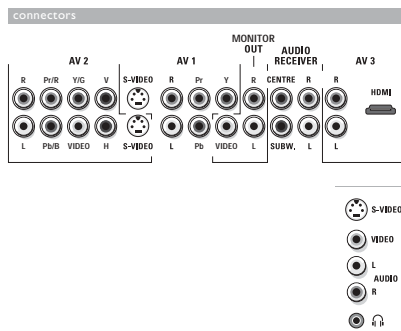

Product highlights

Flat, Slim, Wide

True flat multimedia TV which can be mounted on the wall like a painting.

Plasma Panel

State-of-the-art plasma screen technology enabling brilliant flicker-free picture with optimum brightness and superb colors.

Digital Natural Motion

Philips invented Digital Natural Motion to eliminate juddering effects that are visible with moving picture content. Digital Natural Motion estimates motion in the picture and corrects juddering movements in both broadcast and movie material (DVD). Smooth motion reproduction and excellent sharpness are the result.

Digital Crystal Clear

A unique package of picture innovations including Combfilter, Dynamic Contrast, Color Enhancement and Luminance Transient Processing. Digital Crystal Clear, using 10 bit processing, offers 30% more contrast, natural colors and a high level of detail.

Active Control Plus+

Active Control Plus+ automatically analyzes, 50 times per second, the incoming signal and adjusts the key picture settings on Sharpness, Digital Noise Reduction, Color and Contrast. The ambient light sensor adjusts the settings according to the viewing conditions in the room. Active Control Plus+ thus offers the best possible picture settings any time, any source.

Virtual Dolby Surround

Dolby processing circuitry for an enhanced cinema surround sound effect without the need for rear speakers.

UPC 0 37849 94591 9

Date of issue 2004-05-13
Printed in USA 2004-05-21

Dolby and the double-D symbol are trademarks of Dolby Laboratories Licensing, Inc.

Specifications are subject to change without notice.
Trademarks owned by Royal Philips Electronics.

2004 © Royal Philips Electronics - All rights reserved.