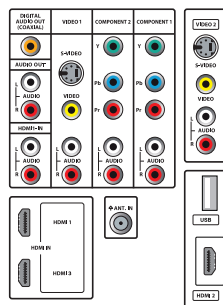

Multimedia Applications

- Multimedia connections: USB memory class device
- Playback Formats: MP3, JPEG Still pictures

Tuner/Reception/Transmission

- Aerial Input: 75 ohm F-type
- TV system: ATSC, NTSC
- Video Playback: NTSC
- Cable: Unscrambled Digital Cable -QAM
- Tuner bands: Hyperband, S-Channel, UHF, VHF

Connectivity

- AV 1: Audio L/R in, YPbPr
- AV 2: Audio L/R in, YPbPr
- AV 3: Audio L/R in, CVBS in, S-Video in
- Front / Side connections: HDMI v1.3, S-video in, CVBS in, Audio L/R in, USB
- Audio Output - Digital: Coaxial (cinch)
- Other connections: Analog audio Left/Right out
- HDMI 1: HDMI v1.3, Analog audio L/R in
- HDMI 2: HDMI v1.3
- EasyLink (HDMI-CEC): One touch play, Power status, System info (menu language), System audio control, System standby

Power

- Ambient temperature: 5 °C to 35 °C
- Mains power: 120V/60Hz
- Power consumption: tbc W
- Standby power consumption: < 0.5 W

Dimensions

- Set dimensions in inch (W x H x D):
  40.39 x 26.54 x 3.48 inch

- Set dimensions with stand in inch (W x H x D):
  40.39 x 28.54 x 9.92 inch
- Weight incl. Packaging (lb): 63.27
- Product weight (lb): 46.52
- Product weight (+stand) (lb): 49.6 lb
- Box dimensions in inch (W x H x D):
  46.26 x 32.60 x 9.65 inch
- VESA wall mount compatible: 200 x 200 mm

Accessories

- Included Accessories: Table top stand, Power cord, Quick start guide, User Manual, Registration card, Remote Control, Batteries for remote control

Issue date 2009-03-30

Version: 1.13.3

12 NC: 8670 000 48323
UPC: 6 09585 16378 2

© 2009 Koninklijke Philips Electronics N.V.
All Rights reserved.

Specifications are subject to change without notice.
Trademarks are the property of Koninklijke Philips
Electronics N.V. or their respective owners.

www.philips.com