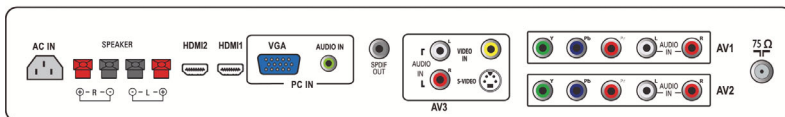

Dolby Digital Surround

Because Dolby Digital and DTS, the world's leading digital multi-channel audio standards, make use of the way the human ear naturally processes sound, you experience superb quality surround sound audio with realistic spatial cues.

Compact and slim design

This design style emphasizes a slim, compact look that saves space and fits in anywhere.

Auto Picture

Auto Picture button on the remote control enables one-touch selection of various preset optimized image settings to suit different TV program.

Auto Sound

Auto Sound provides pre-defined sound settings for ultra bass, bass, treble and balance for the optimum entertainment experience.

2 HDMI inputs

HDMI makes an uncompressed digital RGB connection from the source to the screen. By eliminating conversion to an analog signal, it delivers an unblemished image. The non-degraded signal reduces flicker and leads to a clearer picture. HDMI intelligently communicates the highest output resolution with the source device. The HDMI input is fully backward compatible with DVI sources but includes digital audio. HDMI uses HDCP copy protection. With 2 HDMI inputs you can connect multiple HD sources, for instance an HD settop box, and a Blu-ray player. Your TV is fully prepared for the HD future.

Issue date 2007-11-09

Version: 1.0

12 NC: 8670 000 26106
UPC: 6 09585 14757 7

© 2007 Koninklijke Philips Electronics N.V.
All Rights reserved.

Specifications are subject to change without notice.
Trademarks are the property of Koninklijke Philips Electronics N.V. or their respective owners.

www.philips.com