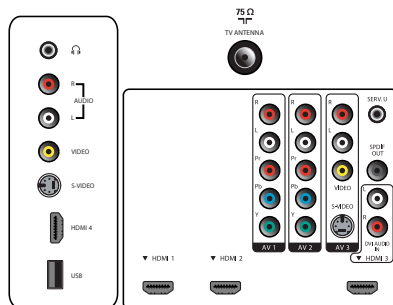

- Ease of Use: 4 favorite lists, Auto Volume Leveller (AVL), Channel list, Settings assistant Wizard, Side Control
- Remote Control: TV
- Screen Format Adjustments: 4:3, Auto Format, Movie expand 14:9, Movie expand 16:9, Super Zoom, Widescreen, unscaled (1080p dot by dot)

Connectivity

- AV 1: Audio L/R in, YPbPr
- AV 2: Audio L/R in, YPbPr
- AV 3: CVBS in, S-Video in
- Front / Side connections: HDMI v1.3, S-video in, CVBS in, Audio L/R in, Headphone out, USB
- Audio Output - Digital: Coaxial (cinch)
- HDMI 1: HDMI v1.3
- HDMI 2: HDMI v1.3
- HDMI 3: HDMI v1.3, Analog audio L/R in
- EasyLink (HDMI-CEC): One touch play, Power status, System info (menu language), System audio control, System standby

Power

- Ambient temperature: 5 °C to 40 °C
- Mains power: 110-240V, 50-60Hz
- Power consumption: 210 W
- Standby power consumption: < 0.15 W

Dimensions

- Set dimensions in inch (W x H x D): 41.18 x 25.39 x 3.48 inch
- Set dimensions with stand in inch (W x H x D): 41.18 x 28.19 x 10.31 inch
- Weight incl. Packaging (lb): 66.25