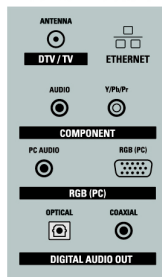

Connectivity

- AV 1: CVBS in, Audio L/R in
- AV 2: YPbPr, Audio mini-jack
- HDMI 1: HDMI (Audio Return Channel), Shared audio mini-jack
- HDMI 2: HDMI, Shared audio mini-jack
- HDMI 3: HDMI, Shared audio mini-jack
- HDMI 4: HDMI, Shared audio mini-jack
- EasyLink (HDMI-CEC): One touch play, Power status, System info (menu language), System audio control, System standby, Remote control pass-through
- HDMI features: Deep Color
- Audio Output - Digital: Coaxial (cinch), Optical (TOSLINK)
- Other connections: Ethernet, PC-In VGA, Shared

- audio mini-jack, Headphone out, Wireless LAN(Built in)
- USB: USB 2.0 x 2

Power

- Mains power: 100-220V, 50/60Hz
- Power consumption: 96 W
- Standby power consumption: < 0.5W
- Ambient temperature: 5°C to 40°C (41°F to 104°F)

Dimensions

- Set dimensions in inch (W x H x D): 38.47 x 23.19 x 2.32 inch
- Set dimensions with stand in inch (W x H x D): 38.47 x 24.87 x 9.41 inch
- Box dimensions in inch (W x H x D): 46.93 x 27.28 x 6.38 inch
- Product weight (lb): 31.53
- Product weight (+stand) (lb): 38.58 lb
- Weight incl. Packaging (lb): 44.75
- VESA wall mount compatible: 400 x 400 mm

Accessories

- Included accessories: Quick start guide, User Manual, Registration card, Remote Control, Batteries for remote control, Power cord, Tabletop swivel stand, Cable management, Mini-jack to CVBS-L/R cable, Mini-jack to YPbPr cable, Mini-jack to L/R cable

rear connectors