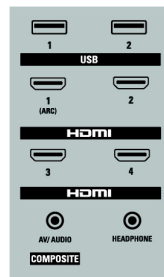

side connectors

Issue date 2012-09-03

Version: 2.1.3

12 NC: 8670 000 95047
UPC: 6 09585 22934 1

© 2012 Koninklijke Philips Electronics N.V.
All Rights reserved.

Specifications are subject to change without notice.
Trademarks are the property of Koninklijke Philips Electronics N.V. or their respective owners.

www.philips.com