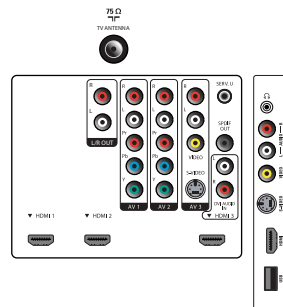

## Connectivity

- AV 1: Audio L/R in, YPbPr
- AV 2: Audio L/R in, YPbPr
- AV 3: Audio L/R in, CVBS in, S-Video in
- HDMI 1: HDMI v1.3
- HDMI 2: HDMI v1.3
- HDMI 3: Analog audio L/R in, HDMI v1.3
- Audio Output - Digital: Coaxial (cinch)
- Other connections: Analog audio Left/Right out
- EasyLink (HDMI-CEC): One touch play, Power status, System info (menu language), Remote control pass-through, System audio control, System standby
- Front / Side connections: HDMI v1.3, S-video in, CVBS in, Audio L/R in, Headphone out, USB

## Dimensions

- Set dimensions in inch (W x H x D): 39.21 x 23.72 x 3.46 inch
- VESA wall mount compatible: 400 x 400 mm

- Set dimensions with stand in inch (W x H x D): 39.21 x 25.80 x 10.24 inch
- Weight incl. Packaging (lb): 52.91
- Product weight (lb): 38.36
- Product weight (+stand) (lb): 44.09 lb
- Box dimensions in inch (W x H x D): 47.36 x 26.85 x 10.47 inch

## Accessories

- Included accessories: Tabletop swivel stand, Power cord, Quick start guide, User Manual, Registration card, Remote Control

Issue date 2010-03-31

Version: 1.8.3

12 NC: 8670 000 53253  
UPC: 6 09585 17244 9