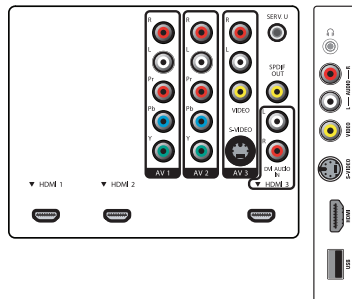

Connectivity

- **AV 1:** Audio L/R in, YPbPr
- **AV 2:** Audio L/R in, YPbPr
- **AV 3:** CVBS in, S-Video in
- **HDMI 1:** HDMI v1.3
- **HDMI 2:** HDMI v1.3
- **HDMI 3:** Analog audio L/R in, HDMI v1.3
- **HDMI-control (CEC features):** One touch play, Power status, System info (menu language), System standby
- **Front / Side connections:** HDMI v1.3, S-video in, CVBS in, Audio L/R in, Headphone out, USB
- **Audio Output - Digital:** Coaxial (cinch)

Power

- **Ambient temperature:** 5 °C to 40 °C
- **Mains power:** AC 90 - 240 V, 50/60 Hz
- **Power consumption:** 280 W
- **Standby power consumption:** < 1 W

Dimensions

- **Set dimensions in inch (W x H x D):** 41.2 x 25.4 x 4.26 inch
- **Set dimensions with stand in inch (W x H x D):** 41.2 x 28.2 x 10.32 inch
- **Weight incl. Packaging (lb):** 68.92
- **Product weight (lb):** 60.32 (with stand), 49.3 (without stand)
- **Box dimensions in inch (W x H x D):** 45.31 x 31.22 x 13.11 inch
- **VESA wall mount compatible:** 400 x 400 mm

Accessories

- **Included Accessories:** Tabletop swivel stand, Power cord, Quick start guide, User Manual, Registration card, Remote Control

Flat TV with Ambilight
42" LCD Full HD 1080p

42PFL7603D/27

Product highlights