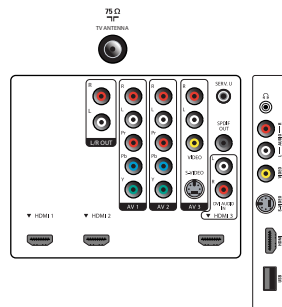

Connectivity

- AV 1: Audio L/R in, YPbPr
- AV 2: Audio L/R in, YPbPr
- AV 3: Audio L/R in, CVBS in, S-Video in
- Front / Side connections: HDMI v1.3, S-video in, CVBS in, Audio L/R in, Headphone out, USB
- Audio Output - Digital: Coaxial (cinch)
- Other connections: Analog audio Left/Right out
- HDMI 1: HDMI v1.3
- HDMI 2: HDMI v1.3
- HDMI 3: Analog audio L/R in, HDMI v1.3
- EasyLink (HDMI-CEC): One touch play, Power status, System info (menu language), Remote control pass-through, System audio control, System standby

Power

- Ambient temperature: 0 °C to 35 °C
- Mains power: 110-240V, 50-60Hz
- Power consumption: 210 W
- Standby power consumption: < 0.15 W

Dimensions

- Set dimensions in inch (W x H x D):
39.21 x 23.72 x 3.46 inch

- Set dimensions with stand in inch (W x H x D):
39.21 x 25.80 x 10.24 inch
- Weight incl. Packaging (lb): 52.91
- Product weight (lb): 38.36
- Product weight (+stand) (lb): 44.09 lb
- Box dimensions in inch (W x H x D):
47.36 x 26.85 x 10.47 inch
- VESA wall mount compatible: 400 x 400 mm

Accessories

- Included Accessories: Tabletop swivel stand, Power cord, Quick start guide, User Manual, Registration card, Remote Control

Issue date 2009-08-12

Version: 1.6.5

12 NC: 8670 000 47472
UPC: 6 09585 16275 4