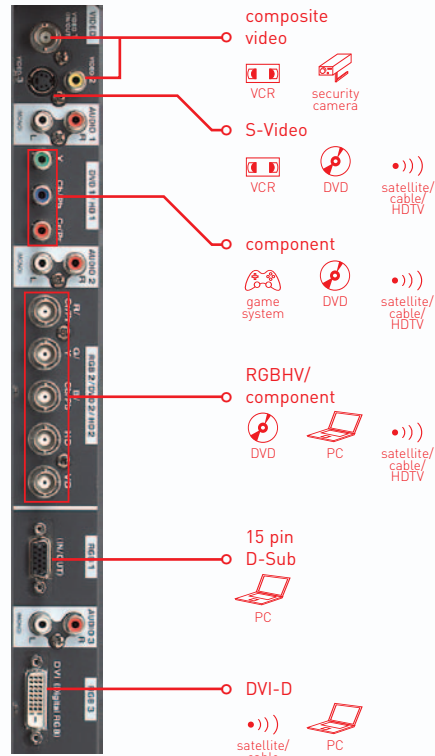

see back for details on NEC's  
**REAL WORLD**  
CONTRAST MEASUREMENTS

\*60,000 hour panel life is an approximate time for the display panel to reach half of its original brightness. The panel life is based on motion video as the input source and all display settings at factory default. This time may vary if the source varies and monitor settings are not at factory default. The time given does not imply any warranty beyond the products standard warranty.

Empowered by Innovation

**NEC**

42VR5/42XR3: 40.1" [1018mm]  
50XR4: 48.1" [1222mm]  
61XR3: 57.9" [1470mm]

42VR5/42XR3: 3.5" [89mm]  
50XR4: 3.8" [96mm]  
61XR3: 4.7" [119mm]