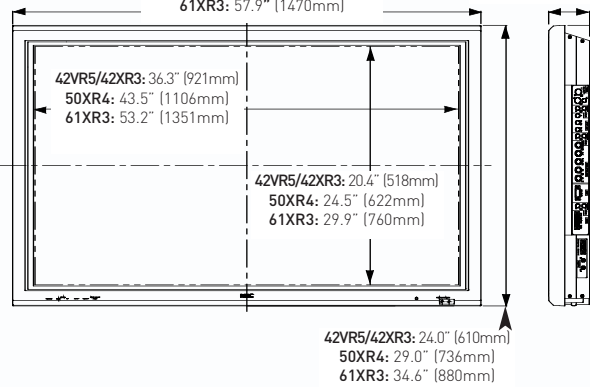

Empowered by Innovation

**NEC**

42VR5/42XR3: 40.1" [1018mm]  
50XR4: 48.1" [1222mm]  
61XR3: 57.9" [1470mm]

42VR5/42XR3: 3.5" [89mm]  
50XR4: 3.8" [96mm]  
61XR3: 4.7" [119mm]