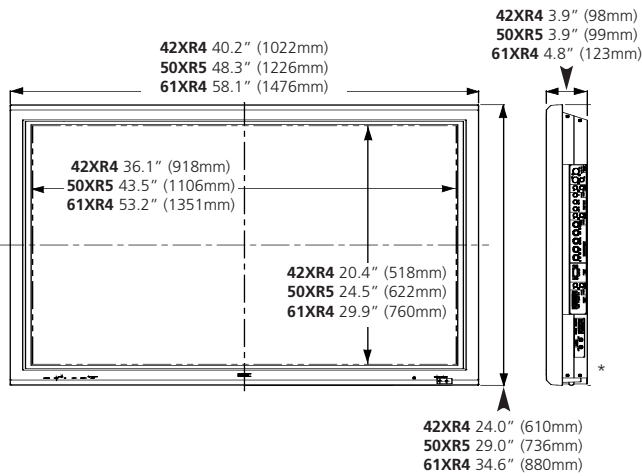

*Because It's your Image*

**NEC**

Empowered by Innovation

\*42XR4 input panel located at the bottom of the unit.