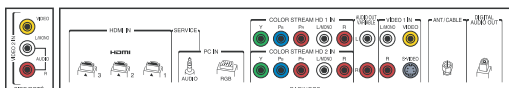

JACK PACK:

HDMI™ v1.3 Digital Inputs	3
ColorStream® Component Video Inputs	2
Front A/V / Rear A/V / Rear S-Video	1 / 1 / 1
High Res PC Input (S-XGA, 15 Pin, D-sub)	1
Analog Audio Out	Variable
Dolby® Digital Optical Out	•

REMOTE CONTROL:

Type	4 Item Universal ²
------	-------------------------------

PRODUCT & PACKAGING:

VESA® Mounting Pattern ³	300 x 500 mm
Unit Dimensions (WHD) in. (with stand)	44.4 x 29.9 x 12.8
Unit Dimensions (WHD) in. (without stand)	44.4 x 28.0 x 3.7
Carton Dimensions (WHD) in.	55.9 x 34.0 x 9.5
Unit Weight	55.3 lbs
Carton Weight	66.8 lbs
UPC Code	022265001967