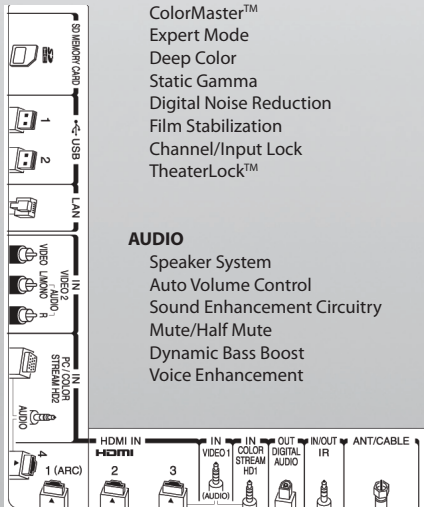

Color Temperature Control ✓
ColorMaster™ ✓
Expert Mode ✓
Deep Color ✓
Static Gamma ✓
Digital Noise Reduction ✓
Film Stabilization ✓
Channel/Input Lock ✓
TheaterLock™ ✓

AUDIO

Speaker System Invisible
Auto Volume Control Dolby® Volume
Sound Enhancement Circuitry Audyssey EQ®
Mute/Half Mute ✓
Dynamic Bass Boost ✓
Voice Enhancement ✓

CONVENIENCE

Playable Formats: Video MPEG2 PS, MPEG2 TS, AVCHD, MP4
Music MP3, MP4 (AAC), LPCM
Photo JPEG
Internet Capability Net TV™
DLNA Certified® ✓
802.11 Wi-Fi® Capable ✓

Built-in TV Tuning NTSC/ATSC/QAM in the Clear
Auto Aspect Control ✓
Photo Viewer ✓
Photo Frame Capability ✓
Input Labeling ✓
Channel Browser™/Favorites ✓
Quick Menu ✓
Sleep Timer ✓
On Timer ✓
Remote Control 5 Item Universal⁴
ENERGY STAR® Qualified ✓
Touch Panel Controls ✓

JACK PACK

HDMI® Digital Inputs 4 (1 side)
InstaPort™ Fast HDMI® Switching ✓
HDMI®-CEC Control² ✓
ColorStream® Component Video Input ✓
Side Audio/Video Inputs ✓

USB Ports 2
Ethernet Port (RJ45) ✓
High-Res PC Input (15-Pin D-Sub) ✓
SD Card Slot ✓

Digital Audio Output (Optical) ✓
IR In ✓
IR Pass Through ✓

PRODUCT & PACKAGING

VESA® Mounting Pattern⁵ 400mm x 400mm
Unit Dimensions (WHD) in. (with stand) 43.00 x 28.94 x 11.34
Unit Dimensions (WHD) in. (without stand) 43.00 x 26.11 x 1.15
Carton Dimensions (WHD) in. 48.51 x 30.08 x 8.15
Unit Weight (with stand) 50.9 lbs
Unit Weight (without stand) 44.4 lbs
Carton Weight 60.6 lbs
UPC Code 022265003626

LED TV is part of the Toshiba LCD TV line.

¹Some features may require an always-on broadband internet connection, firmware update and/or additional bandwidth. Internet services available only in the United States. Third party internet services are not provided by Toshiba, may change or be discontinued at any time and may be subject to third party restrictions. Toshiba makes no representations or warranties about these services, which may require the creation of a user account through a computer with internet access and one-time and/or recurring charges.

²Use of HDMI®-CEC feature requires an HDMI®-CEC compatible peripheral device. Depending on the specifications of your device, some or all HDMI®-CEC functions may not work even if your device is HDMI®-CEC compatible.

⁵If you decide to wall mount your Toshiba television, always use a UL Listed wall bracket appropriate for the size and weight of the television. Care should be taken to place or install the display where it cannot be pushed, pulled over, or knocked down.

PRODUCT DESIGN AND SPECIFICATIONS SUBJECT TO CHANGE OR MODIFICATION WITHOUT NOTICE.

© Toshiba America Information Systems, Inc., 9740 Irvine Blvd., Irvine, CA 92618-1697 (2010). All rights reserved.