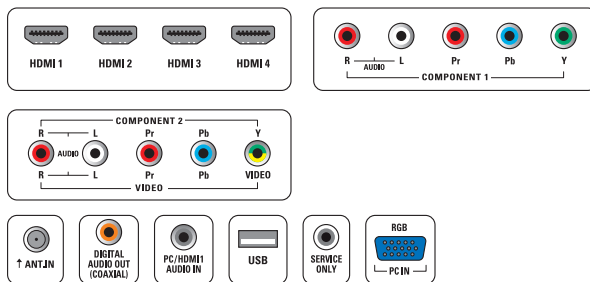

Connectivity

- AV 1: Audio L/R in, YPbPr
- AV 2: Audio L/R in, CVBS in, YPbPr
- Audio Output - Digital: Coaxial (cinch)
- HDMI 1: HDMI
- HDMI 2: HDMI
- HDMI 3: HDMI
- HDMI 4: HDMI
- Other connections: PC Audio in, PC-In VGA, Service connector
- USB: USB
- EasyLink (HDMI-CEC): One touch play, Power status, System info (menu language), Remote control pass-through, System audio control, System standby

Power

- Ambient temperature: 5°C to 35°C (41°F to 95°F)
- Mains power: 120V/60Hz
- Power consumption: 262 W
- Standby power consumption: < 0.1 W

Dimensions

- Set dimensions in inch (W x H x D):

- 44.34 x 26.80 x 3.35 inch
- Set dimensions with stand in inch (W x H x D): 44.34 x 29.33 x 11.22 inch
- Product weight (lb): 46.43
- Product weight (+stand) (lb): 54.01 lb
- Box dimensions in inch (W x H x D): 55.91 x 31.69 x 10.63 inch
- Weight incl. Packaging (lb): 64.60
- VESA wall mount compatible: 400 x 400 mm

Accessories

- Included accessories: Tabletop swivel stand, Power cord, Quick start guide, User Manual, Registration card, Warranty certificate, Remote Control, Batteries for remote control

Issue date 2010-07-19