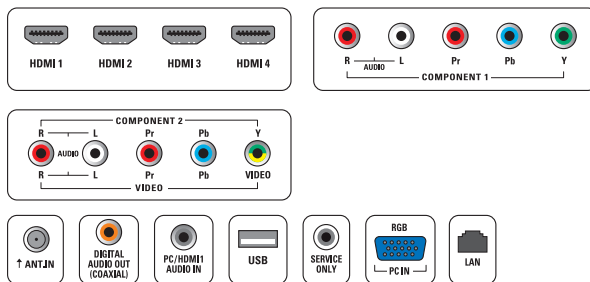

## Connectivity

- AV 1: Audio L/R in, YPbPr
- AV 2: Audio L/R in, YPbPr, CVBS in
- Audio Output - Digital: Coaxial (cinch)
- HDMI 1: HDMI
- HDMI 2: HDMI
- HDMI 3: HDMI
- HDMI 4: HDMI
- Other connections: Ethernet, PC Audio in, PC-In, VGA, Service connector
- USB: USB
- EasyLink (HDMI-CEC): One touch play, Power status, System info (menu language), System audio control, System standby, Remote control pass-through

## Accessories

- Included accessories: Tabletop swivel stand, Power cord, Quick start guide, User Manual, Registration card, Remote Control, Batteries for remote control, Warranty certificate, Cable ties