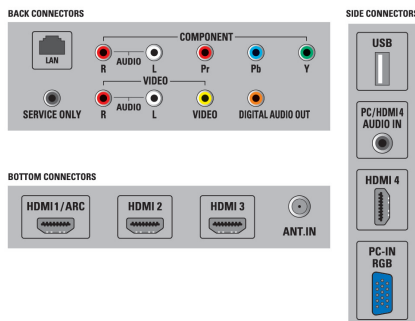

Multimedia Applications

- Multimedia connections: USB memory class device, Wireless802.11 b.g.n. built-in
- Playback Formats: MP3, JPEG Still pictures, MPEG1, MPEG2, AVI, WMV9/VC1, H.264, MPEG 4 SP/ASP

Tuner/Reception/Transmission

- Aerial Input: 75 ohm F-type
- TV system: ATSC, NTSC
- Video Playback: NTSC
- Tuner bands: UHF, VHF

Connectivity

- AV 1: Audio L/R in, YPbPr in
- AV 2: Audio L/R in, CVBS in
- HDMI 1: HDMI
- HDMI 2: HDMI
- HDMI 3: HDMI
- HDMI 4: HDMI, Audio in
- Audio Output - Digital: Coaxial (cinch)
- Other connections: Ethernet, PC Audio in, PC-In VGA, Service connector
- USB: USB
- EasyLink (HDMI-CEC): One touch play, Power status, System info (menu language), Remote control pass-through, System audio control, System standby

Power

- Mains power: 120V/60Hz
- Power consumption: 235 W
- Standby power consumption: < 0.15 W
- Ambient temperature: 5°C to 35°C (41°F to 95°F)

Dimensions

- Set dimensions in inch (W x H x D): 44.11 x 27.10 x 4.33 inch
- Set dimensions with stand in inch (W x H x D):

- 44.11 x 28.52 x 10.08 inch
- Product weight (lb): 43.65 lb
- Product weight (+stand) (lb): 50.04 lb
- Box dimensions in inch (W x H x D): 51.57 x 31.54 x 8.03 inch
- Weight incl. Packaging (lb): 61.51 lb
- VESA wall mount compatible: 400 x 400 mm

Accessories

- Included accessories: Table top stand, Power cord, Quick start guide, User Manual, Registration card, Remote Control, Batteries for remote control, Cable ties

Issue date 2011-06-07

Version: 3.2.2

12 NC: 8670 000 70403
UPC: 6 09585 20166 8

© 2011 Koninklijke Philips Electronics N.V.
All Rights reserved.

Specifications are subject to change without notice.
Trademarks are the property of Koninklijke Philips Electronics N.V. or their respective owners.

www.philips.com

* In order to enjoy Internet services and content on your television, broadband internet service is required. Internet services and content, picture quality and picture size may vary depending on your broadband speed. For best results, your broadband speed should be at least 2.5 Mbps for SD content.
* Internet content displayed on your television is made available by Third Party Providers who reserve the right to change and/or terminate such content at any time with or without notice. Additional fees and/or PC registration may be required in order to receive Premium content.