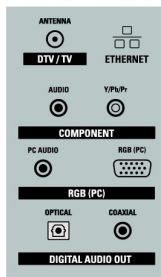

Connectivity

- AV 1: CVBS in, Audio L/R in
- AV 2: YPbPr, Audio mini-jack
- HDMI 1: HDMI (Audio Return Channel), Shared audio mini-jack
- HDMI 2: HDMI, Shared audio mini-jack
- HDMI 3: HDMI, Shared audio mini-jack
- HDMI 4: HDMI, Shared audio mini-jack
- EasyLink (HDMI-CEC): One touch play, Power status, System info (menu language), System audio control, System standby, Remote control pass-through
- HDMI features: Deep Color
- Audio Output - Digital: Coaxial (cinch), Optical (TOSLINK)
- Other connections: Ethernet, PC-In VGA, Shared

- audio mini-jack, Headphone out, Wireless LAN(Built in)
- USB: USB 2.0 x 2

Power

- Mains power: 100-220V, 50/60Hz
- Power consumption: 130 W
- Standby power consumption: < 0.5W
- Ambient temperature: 5°C to 40°C (41°F to 104°F)

Dimensions

- Set dimensions in inch (W x H x D): 41.96 x 25.17 x 2.36 inch
- Set dimensions with stand in inch (W x H x D): 41.96 x 26.73 x 9.41 inch
- Box dimensions in inch (W x H x D): 50.43 x 30.00 x 6.65 inch
- Product weight (lb): 35.71
- Product weight (+stand) (lb): 42.77 lb
- Weight incl. Packaging (lb): 52.47
- VESA wall mount compatible: 400 x 400 mm

Accessories

- Included accessories: Quick start guide, User Manual, Registration card, Remote Control, Batteries for remote control, Power cord, Tabletop swivel stand, Cable management, Mini-jack to CVBS-L/R cable, Mini-jack to YPbPr cable, Mini-jack to L/R cable

rear connectors