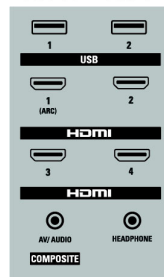

side connectors

Issue date 2012-09-03

Version: 2.2.3

12 NC: 8670 000 95015
UPC: 6 09585 22935 8

© 2012 Koninklijke Philips Electronics N.V.
All Rights reserved.

Specifications are subject to change without notice.
Trademarks are the property of Koninklijke Philips Electronics N.V. or their respective owners.

www.philips.com