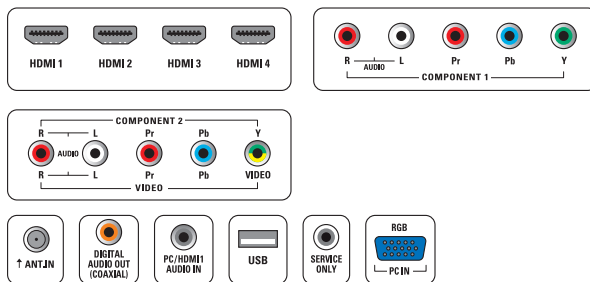

Connectivity

- AV 1: Audio L/R in, YPbPr
- AV 2: Audio L/R in, YPbPr, CVBS in
- Audio Output - Digital: Coaxial (cinch)
- Other connections: PC Audio in, PC-In VGA, Service connector
- HDMI 1: HDMI
- HDMI 2: HDMI
- HDMI 3: HDMI
- HDMI 4: HDMI
- USB: USB
- EasyLink (HDMI-CEC): One touch play, Power status, System info (menu language), Remote control pass-through, System audio control, System standby

Power

- Ambient temperature: 5°C to 35°C (41°F to 95°F)
- Mains power: 120V/60Hz

- Power consumption: 165 W
- Standby power consumption: < 0.1 W

Dimensions

- VESA wall mount compatible: 400 x 400 mm
- Box dimensions in inch (W x H x D): 55.91 x 31.69 x 10.63 inch
- Set dimensions in inch (W x H x D): 43.39 x 26.38 x 1.57 inch
- Set dimensions with stand in inch (W x H x D): 43.39 x 28.78 x 11.34 inch
- Product weight (+stand) (lb): 48.72 lb
- Product weight (lb): 36.82
- Weight incl. Packaging (lb): 59.52

Accessories

- Included accessories: Tabletop swivel stand, Power cord, Quick start guide, User Manual, Registration card, Remote Control

Issue date 2010-07-19

Version: 1.1.1

12 NC: 8670 000 60525
UPC: 6 09585 18628 6