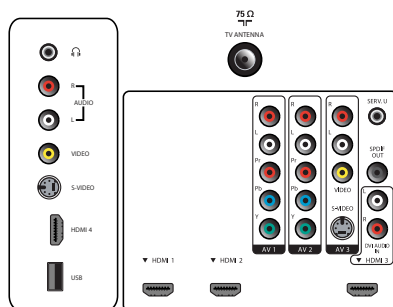

- Ease of Use: 4 favorite lists, Auto Volume Leveller (AVL), Channel list, Settings assistant Wizard, Side Control
- Remote Control: TV
- Screen Format Adjustments: 4:3, Auto Format, Movie expand 14:9, Movie expand 16:9, Super Zoom, Widescreen, unscaled (1080p dot by dot)

Connectivity

- AV 1: Audio L/R in, YPbPr
- AV 2: Audio L/R in, YPbPr
- AV 3: Audio L/R in, CVBS in, S-Video in
- Front / Side connections: HDMI, S-video in, CVBS in, Audio L/R in, Headphone out, USB
- Audio Output - Digital: Coaxial (cinch)
- HDMI 1: HDMI v1.3
- HDMI 2: HDMI v1.3
- HDMI 3: Analog audio L/R in, HDMI v1.3
- EasyLink (HDMI-CEC): One touch play, Power status, System info (menu language), System audio control, System standby

Power

- Ambient temperature: 5 °C to 40 °C
- Mains power: 110-240V, 50-60Hz
- Power consumption: 275 W
- Standby power consumption: < 1 W

Dimensions

- Set dimensions in inch (W x H x D): 45.28 x 28.87 x 4.10 inch
- Set dimensions with stand in inch (W x H x D): 45.28 x 31.40 x 12.20 inch
- Weight incl. Packaging (lb): 90.39