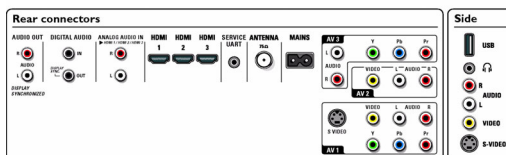

Multimedia Applications

- **Multimedia connections:** USB
- **Playback Formats:** MP3, Slideshow files (.alb), JPEG Still pictures

Tuner/Reception/Transmission

- **Aerial Input:** 75 ohm F-type
- **TV system:** ATSC, NTSC
- **Video Playback:** NTSC
- **Cable:** Unscrambled Digital Cable -QAM

Connectivity

- **AV 1:** Audio L/R in, CVBS in, S-Video, YPbPr
- **AV 2:** Audio L/R in, CVBS
- **AV 3:** Audio L/R in, YPbPr
- **AV 4:** HDMI, Audio L/R in
- **AV 5:** HDMI
- **Front / Side connections:** Audio L/R in, CVBS in, Headphone out, S-video in, USB
- **Other connections:** Monitor out L/R (Cinch), S/PDIF out (coaxial)

Power

- **Ambient temperature:** 5 °C to 45 °C
- **Mains power:** AC 110 -240 V +/- 10%

Dimensions

- **Color cabinet:** High Gloss Black

- **Set dimensions in inch (W x H x D):** 45.6 x 29.6 x 4.6 inch
- **Set dimensions with stand in inch (W x H x D):** 45.6 x 32.3 x 12.8 inch
- **Product weight (lb):** 88.6 (with stand), 67.5 (without stand)
- **Box dimensions in inch (W x H x D):** 49.2 x 32.9 x 10.9 inch
- **Weight incl. Packaging (lb):** 96.6
- **VESA wall mount compatible:** 600 x 400 mm

Accessories

- **Included Accessories:** Table top stand, Power cord, Quick start guide, User Manual, Registration card, Remote Control

Date of issue 2007-06-08

Version: 1.0

12 NC: 8670 000 26109
UPC: 6 09585 12341 0

© 2007 Koninklijke Philips Electronics N.V.
All Rights reserved.

Specifications are subject to change without notice.
Trademarks are the property of Koninklijke Philips
Electronics N.V. or their respective owners.

www.philips.com