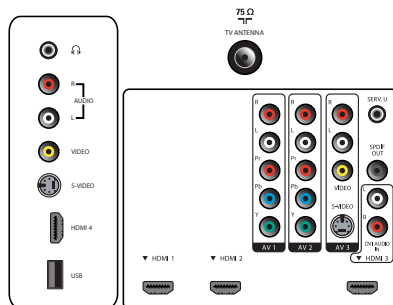

- Ease of Use: 4 favorite lists, Auto Volume Leveller (AVL), Channel list, Settings assistant Wizard, Side Control
- Remote Control: TV
- Screen Format Adjustments: 4:3, Auto Format, Movie expand 14:9, Movie expand 16:9, Super Zoom, Widescreen, unscaled (1080p dot by dot)

Multimedia Applications

- Multimedia connections: USB memory class device
- Playback Formats: MP3, JPEG Still pictures

Tuner/Reception/Transmission

- Aerial Input: 75 ohm F-type
- TV system: ATSC, NTSC
- Video Playback: NTSC
- Cable: Unscrambled Digital Cable -QAM
- Tuner bands: Hyperband, S-Channel, UHF, VHF

Connectivity

- AV 1: Audio L/R in, YPbPr
- AV 2: Audio L/R in, YPbPr
- AV 3: CVBS in, S-Video in
- Front / Side connections: HDMI v1.3, S-video in, CVBS in, Audio L/R in, Headphone out, USB
- Audio Output - Digital: Coaxial (cinch)
- HDMI 1: HDMI v1.3
- HDMI 2: HDMI v1.3
- HDMI 3: HDMI v1.3, Analog audio L/R in
- EasyLink (HDMI-CEC): One touch play, Power status, System info (menu language), System audio control, System standby

Power

- Ambient temperature: 5 °C to 40 °C
- Mains power: 110-240V, 50-60Hz
- Power consumption: 280 W
- Standby power consumption: < 0.15 W

Dimensions

- Set dimensions in inch (W x H x D): 45.79 x 28.03 x 4.09 inch
- Set dimensions with stand in inch (W x H x D): 45.79 x 30.94 x 12.8 inch
- Weight incl. Packaging (lb): 92.59

Issue date 2009-05-15

Version: 3.4.4

12 NC: 8670 000 47556
UPC: 6 09585 16272 3

© 2009 Koninklijke Philips Electronics N.V.
All Rights reserved.

Specifications are subject to change without notice.
Trademarks are the property of Koninklijke Philips
Electronics N.V. or their respective owners.

www.philips.com

- Product weight (lb): 60.63
- Product weight (+stand) (lb): 77.16 lb
- Box dimensions in inch (W x H x D): 50.67 x 34.76 x 15.39 inch
- VESA wall mount compatible: 400 x 400 mm

Accessories

- Included Accessories: Tabletop swivel stand, Power cord, Quick start guide, User Manual, Registration card, Remote Control