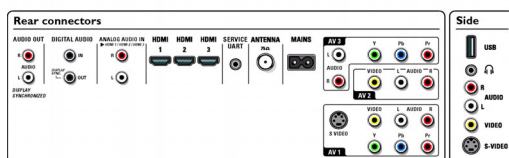

Multimedia Applications

- Multimedia connections: USB
- Playback Formats: MP3, Slideshow files (.alb), JPEG Still pictures

Tuner/Reception/Transmission

- Aerial Input: 75 ohm F-type
- TV system: ATSC, NTSC
- Video Playback: NTSC
- Cable: Unscrambled Digital Cable -QAM

Connectivity

- AV 1: (1, 2, 3Fh autoranging), Audio L/R in, CVBS in, S-Video, YPbPr
- AV 2: Audio L/R in, CVBS
- AV 3: (1, 2, 3Fh autoranging), Audio L/R in, YPbPr
- AV 4: HDMI, Audio L/R in
- AV 5: HDMI
- AV 6: HDMI
- Front / Side connections: Audio L/R in, CVBS in, Headphone out, S-video in, USB
- Other connections: Monitor out L/R (Cinch), S/PDIF in (coaxial), S/PDIF out (coaxial)

Power

- Ambient temperature: 5 °C to 35 °C
- Mains power: AC 110 +/- 10%

- Power consumption: 290 W
- Standby power consumption: 0.60 W

Dimensions

- Color cabinet: High Gloss Black
- Set dimensions in inch (W x H x D): 45.6 x 29.6 x 4.6 inch
- Set dimensions with stand in inch (H x D): 32.3 x 12.8 inch
- Product weight (lb): 67.5 lb
- Product weight (+stand) (lb): 88.6 lb
- Box dimensions in inch (W x H x D): 49.2 x 32.9 x 10.9 inch
- Weight incl. Packaging (lb): 96.6 lb
- VESA wall mount compatible: 600 x 400 mm

Accessories

- Included Accessories: Table top stand

Date of issue 2007-07-09

Version: 3.0

12 NC: 8670 000 29308
UPC: 6 09585 13132 3

© 2007 Koninklijke Philips Electronics N.V.
All Rights reserved.

Specifications are subject to change without notice.
Trademarks are the property of Koninklijke Philips Electronics N.V. or their respective owners.

www.philips.com