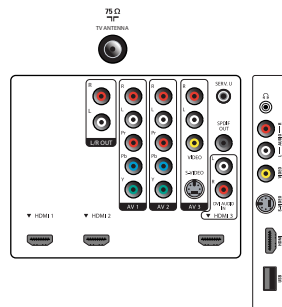

## Connectivity

- AV 1: Audio L/R in, YPbPr
- AV 2: Audio L/R in, YPbPr
- AV 3: Audio L/R in, CVBS in, S-Video in
- Front / Side connections: HDMI v1.3, S-video in, CVBS in, Audio L/R in, Headphone out, USB
- Audio Output - Digital: Coaxial (cinch)
- Other connections: Analog audio Left/Right out
- HDMI 1: HDMI v1.3
- HDMI 2: HDMI v1.3
- HDMI 3: Analog audio L/R in, HDMI v1.3
- EasyLink (HDMI-CEC): One touch play, Power status, System info (menu language), Remote control pass-through, System audio control, System standby

## Dimensions

- Set dimensions in inch (W x H x D):  
43.56 x 26.20 x 3.60 inch

- Set dimensions with stand in inch (W x H x D):  
43.56 x 28.24 x 12.17 inch
- Weight incl. Packaging (lb): 62.61
- Product weight (lb): 44.09
- Product weight (+stand) (lb): 53.57 lb
- Box dimensions in inch (W x H x D):  
53.11 x 29.37 x 10.47 inch
- VESA wall mount compatible: 400 x 400 mm

## Accessories

- Included Accessories: Tabletop swivel stand, Power cord, Quick start guide, User Manual, Registration card, Remote Control

Issue date 2009-08-12

Version: 1.4.4

12 NC: 8670 000 47474  
UPC: 6 09585 16276 1