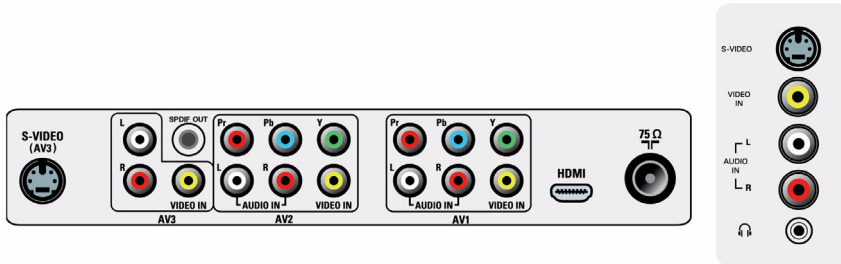

50MF231D

50" digital widescreen plasma TV

A smart way to enjoy an HDTV experience. The TV comes with a high definition plasma panel, the latest HDMI connection, component HD inputs and digital sound.

Integrated HDTV tuner

50MF231D/37

50" digital widescreen plasma TV

Technical specifications

Picture/Display

Aspect ratio: 16:9
 Diagonal screen size: 50 inch / 127 cm
 Brightness: 1100 cd/m²
 Contrast ratio (typical): 10000:1
 Display screen type: WXGA Plasma panel
 Panel resolution: 1366 x 768p
 Picture enhancement: 3/2 - 2/2 motion pull down, 3D Combfilter, Progressive Scan
 Response time (typical): 3 ms
 Screen enhancement: Anti ageing circuit
 Viewing angle (H / V): 160 / 160 degree

Front / Side connections: S-video in, CVBS in, Audio L/R in, Headphone out
 Other connections: HDMI, S/PDIF out (coaxial)

Convenience

Ease of Installation: Autostore, PLL Digital Tuning, Plug & Play
 Ease of Use: Auto Volume Leveller (AVL), On Screen Display, Smart Picture Control, Smart Sound Control, Side Control
 Remote Control: TV
 Remote control type: RC1113125/01B
 Screen Format Adjustments: Auto Format, 7 Widescreen Modes, Subtitle Zoom, Subtitle and Heading Shift
 VESA Mount: 800 x 400 mm
 Clock: On main display
 Child Protection: Child Lock+Parental Control

Integrated HDTV tuner

The built-in HDTV tuner that receives and displays terrestrial ATSC and unscrambled cable (64/256 QAM) signals.

3D combfilter

A 3D combfilter is a device that performs field-by-field comparisons of the television image to accurately separate the color from the black-and-white information. It separates brightness and color signals better in the 3D domain to eliminate cross-color, cross-luminance and dot-crawl distortion - all of which detract from your viewing pleasure.