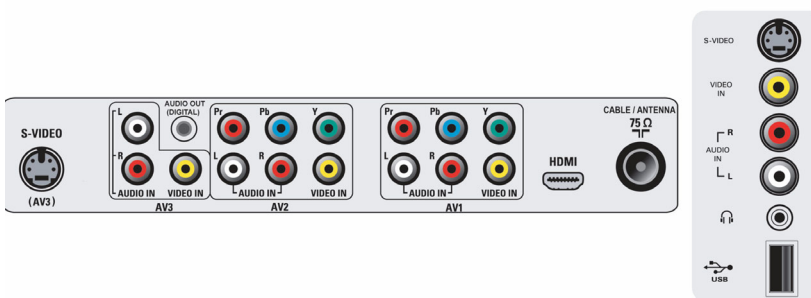

This set uses the power of the Pixel Plus processor to increase the number of lines and the number of pixels. The result is razor sharp pictures with incredible detail and dept, every time from any source.

Dolby Digital

Because Dolby Digital and DTS, the world's leading digital multi-channel audio standards, make use of the way the human ear naturally processes sound, you experience superb quality surround sound audio with realistic spatial cues.

USB Multimedia Connector

The USB connector allows access to multimedia jpg, mp3, mp3-pro and alb files of most USB-sticks and most digital cameras (USB 1.1 memory-class device). Plug the USB into the slot at the side of the TV and access your photos or music files. This makes you easily viewing and sharing your photos and music.

Plug & Play

Plug & Play gives you the ability to install or add a new component and have it work without having to perform any complex installation procedure or technical analysis.

HDMI input

HDMI makes an uncompressed digital RGB connection from the source to the screen. By eliminating conversion to an analog signal, it delivers an unblemished image. The non-degraded signal reduces flicker and leads to a clearer picture. HDMI intelligently communicates the highest output resolution with the source device. The HDMI input is fully backward compatible with DVI sources but includes digital audio. HDMI uses HDCP copy protection.

Date of issue 2006-07-18

Version: 9.0

12 NC: 8670 000 22901
UPC: 6 09585 11136 3

Specifications are subject to change without notice.
Trademarks are the property of Koninklijke Philips Electronics N.V. or their respective owners.
© 2006 Koninklijke Philips Electronics N.V.
All Rights reserved.
www.philips.com