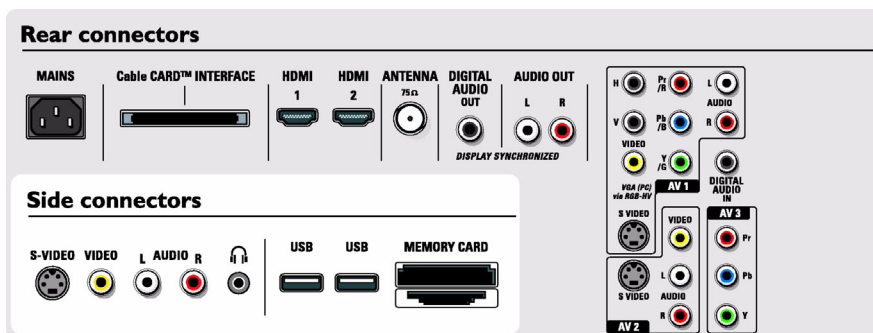

Convenience

- **Child Protection:** Child Lock+Parental Control
- **Clock:** Smart Clock

- **Ease of Installation:** Auto Programme Naming, Automatic Tuning System (ATS), Autostore, PLL Digital Tuning, Plug & Play
- **Ease of Use:** Auto Volume Leveller (AVL), Channel list, Delta Volume per preset, Graphical User Interface, On Screen Display, Side Control, Smart Picture Control, Smart Sound Control
- **Picture in Picture:** HDMI-Component PIP
- **Remote Control:** Amp, DVD, STB, VCR, Multi-functional
- **Remote control type:** RC4403
- **Screen Format Adjustments:** 4:3, 6 Widescreen Modes, Auto Format, Movie expand 14:9, Movie expand 16:9, Subtitle and Heading Shift, Subtitle Zoom, Super Zoom, Widescreen
- **Teletext:** Closed Captioning Full Text
- **VESA Mount:** Vesa compliant

Accessories

- **Included Accessories:** Tabletop swivel stand, RF cable

Dimensions

- **Set dimensions in inch (W x H x D):** 52.3 x 35.7 x 4.5 inch
- **Set dimensions with stand in inch (H x D):** 38.3 x 12.6 inch
- **Weight incl. Packaging (lb):** 183.9 lb
- **Product weight (lb):** 125.2 lb
- **Box dimensions in inch (W x H x D):** 55.6 x 48.1 x 13.9 inch
- **Color cabinet:** High Gloss Black
- **VESA wall mount compatible:** 600,200 mm

Power

- **Ambient temperature:** +5 -/+ 40 C
- **Mains power:** AC 110 - 240 V +/- 10%
- **Power consumption:** 400 W
- **Standby power consumption:** 0.7W

Date of issue 2006-09-05

Version: 4.0

12 NC: 8670 000 23439
UPC: 6 09585 11383 1

Specifications are subject to change without notice.
Trademarks are the property of Koninklijke Philips Electronics N.V. or their respective owners.
© 2006 Koninklijke Philips Electronics N.V.
All Rights reserved.
www.philips.com