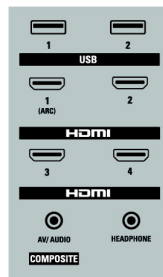

side connectors

Issue date 2012-09-03

Version: 2.2.6

12 NC: 8670 000 95018
UPC: 6 09585 22936 5

© 2012 Koninklijke Philips Electronics N.V.
All Rights reserved.

Specifications are subject to change without notice.
Trademarks are the property of Koninklijke Philips Electronics N.V. or their respective owners.

www.philips.com