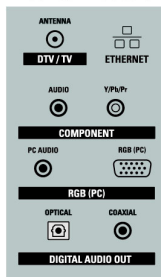

Connectivity

- AV 1: CVBS in, Audio L/R in
- AV 2: YPbPr, Audio mini-jack
- HDMI 1: HDMI (Audio Return Channel), Shared audio mini-jack
- HDMI 2: HDMI, Shared audio mini-jack
- HDMI 3: HDMI, Shared audio mini-jack
- HDMI 4: HDMI, Shared audio mini-jack
- EasyLink (HDMI-CEC): One touch play, Power status, System info (menu language), System audio control, System standby, Remote control pass-through
- HDMI features: Deep Color
- Audio Output - Digital: Coaxial (cinch), Optical (TOSLINK)
- Other connections: Ethernet, PC-In VGA, Shared

- audio mini-jack, Headphone out, Wireless LAN(Built in)
- USB: USB 2.0 x 2

Power

- Mains power: 100-220V, 50/60Hz
- Power consumption: TBD W
- Standby power consumption: < 0.5W
- Ambient temperature: 5°C to 40°C (41°F to 104°F)

Dimensions

- Set dimensions in inch (W x H x D): 44.96 x 26.83 x 2.22 inch
- Set dimensions with stand in inch (W x H x D): 44.96 x 26.83 x 9.37 inch
- Box dimensions in inch (W x H x D): 55.12 x 32.09 x 7.36 inch
- Product weight (lb): 41.91
- Product weight (+stand) (lb): 50.75 lb
- Weight incl. Packaging (lb): 59.52
- VESA wall mount compatible: 400 x 400 mm

Accessories

- Included accessories: Quick start guide, User Manual, Registration card, Remote Control, Batteries for remote control, Power cord, Tabletop swivel stand, Cable management, Mini-jack to CVBS-L/R cable, Mini-jack to YPbPr cable, Mini-jack to L/R cable

rear connectors