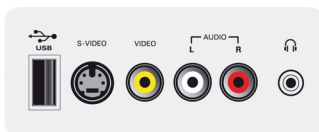

Plug & Play

Plug & Play gives you the ability to install or add a new component and have it work without having to perform any complex installation procedure or technical analysis.

Dual HDMI input

HDMI makes an uncompressed digital RGB connection from the source to the screen. By eliminating conversion to an analog signal, it delivers an unblemished image. The non-degraded signal reduces flicker and leads to a clearer picture. HDMI intelligently communicates the highest output resolution with the source device. The HDMI input is fully backward compatible with DVI sources but includes digital audio. HDMI uses HDCP copy protection. With 2 HDMI inputs you can connect multiple HD sources, for instance an HD settop box, and a Blu-ray player. Your TV is fully prepared for the HD future.

USB Multimedia Connector

The USB connector allows access to multimedia jpg, mp3, mp3-pro and alb files of most USB-sticks and most digital cameras (USB 1.1 memory-class device). Plug the USB into the slot at the side of the TV and access your photos or music files. This makes you easily viewing and sharing your photos and music.