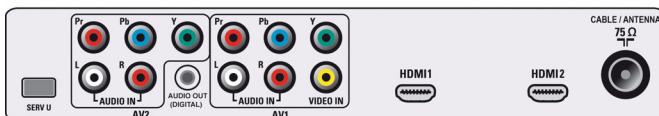

Plug & Play

Plug & Play gives you the ability to install or add a new component and have it work without having to perform any complex installation procedure or technical analysis.

Dual HDMI input

HDMI makes an uncompressed digital RGB connection from the source to the screen. By eliminating conversion to an analog signal, it delivers an unblemished image. The non-degraded signal reduces flicker and leads to a clearer picture. HDMI intelligently communicates the highest output resolution with the source device. The HDMI input is fully backward compatible with DVI sources but includes digital audio. HDMI uses HDCP copy protection. With 2 HDMI inputs you can connect multiple HD sources, for instance an HD settop box, and a Blu-ray player. Your TV is fully prepared for the HD future.

USB Multimedia Connector

The USB connector allows access to multimedia jpg, mp3, mp3-pro and alb files of most USB-sticks and most digital cameras (USB 1.1 memory-class device). Plug the USB into the slot at the side of the TV and access your photos or music files. This makes you easily viewing and sharing your photos and music.