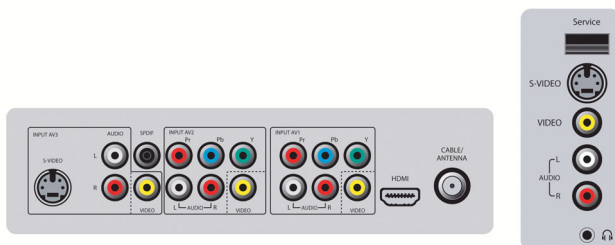

Dolby Digital

Because Dolby Digital and DTS, the world's leading digital multi-channel audio standards, make use of the way the human ear naturally processes sound, you experience superb quality surround sound audio with realistic spatial cues.

Widescreen movie modes

Enhance your viewing experience with Widescreen movie modes, which lets you choose the screen format from various options. View your movie the way it is meant to be.

HDMI input

HDMI makes an uncompressed digital RGB connection from the source to the screen. By eliminating conversion to an analog signal, it delivers an unblemished image. The non-degraded signal reduces flicker and leads to a clearer picture. HDMI intelligently communicates the highest output resolution with the source device. The HDMI input is fully backward compatible with DVI sources but includes digital audio. HDMI uses HDCP copy protection.

Component Video Input (YPbPr)

Component Video is the highest quality interconnection standard for analog video. It is sharper than S-video and composite video. Philips DVD recorders can record directly from component video (such as YPbPr) sources including satellite receivers

Date of issue 2006-08-09

Version: 1.0

12 NC: 8670 000 24176
UPC: 6 09585 11357 2

Specifications are subject to change without notice.
Trademarks are the property of Koninklijke Philips Electronics N.V. or their respective owners.
© 2006 Koninklijke Philips Electronics N.V.
All Rights reserved.
www.philips.com