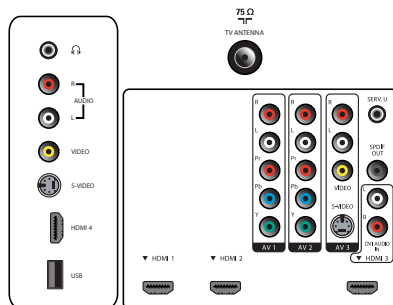

- Ease of Use: 4 favorite lists, Auto Volume Leveller (AVL), Channel list, Settings assistant Wizard, Side Control
- Remote Control: TV
- Screen Format Adjustments: 4:3, Auto Format, Movie expand 14:9, Movie expand 16:9, Super Zoom, Widescreen, unscaled (1080p dot by dot)

Connectivity

- AV 1: Audio L/R in, YPbPr
- AV 2: Audio L/R in, YPbPr
- AV 3: Audio L/R in, CVBS in, S-Video in
- Front / Side connections: HDMI, S-video in, CVBS in, Audio L/R in, Headphone out, USB
- Audio Output - Digital: Coaxial (cinch)
- HDMI 1: HDMI v1.3
- HDMI 2: HDMI v1.3
- HDMI 3: Analog audio L/R in, HDMI v1.3
- EasyLink (HDMI-CEC): One touch play, Power status, System info (menu language), System audio control, System standby

Power

- Ambient temperature: 5 °C to 40 °C
- Mains power: 110-240V, 50-60Hz
- Power consumption: 340 W
- Standby power consumption: < 1 W

Dimensions

- Set dimensions in inch (W x H x D): 50.75 x 32.48 x 4.57 inch
- Set dimensions with stand in inch (W x H x D): 50.75 x 34.65 x 12.80 inch
- Weight incl. Packaging (lb): 111.22