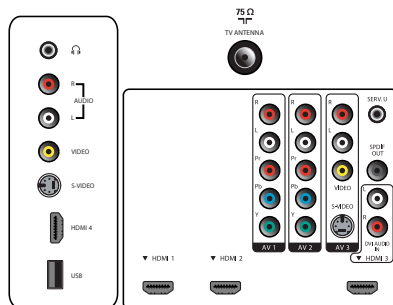

- Ease of Use: 4 favorite lists, Auto Volume Leveller (AVL), Channel list, Settings assistant Wizard, Side Control
- Remote Control: TV
- Screen Format Adjustments: 4:3, Auto Format, Movie expand 14:9, Movie expand 16:9, Super Zoom, Widescreen, unscaled (1080p dot by dot)

Multimedia Applications

- Multimedia connections: USB memory class device
- Playback Formats: MP3, JPEG Still pictures

Tuner/Reception/Transmission

- Aerial Input: 75 ohm F-type
- TV system: ATSC, NTSC
- Video Playback: NTSC
- Cable: Unscrambled Digital Cable -QAM
- Tuner bands: Hyperband, S-Channel, UHF, VHF

Connectivity

- AV 1: Audio L/R in, YPbPr
- AV 2: Audio L/R in, YPbPr
- AV 3: CVBS in, S-Video in
- Front / Side connections: HDMI v1.3, S-video in, CVBS in, Audio L/R in, Headphone out, USB
- Audio Output - Digital: Coaxial (cinch)
- HDMI 1: HDMI v1.3
- HDMI 2: HDMI v1.3
- HDMI 3: Analog audio L/R in, HDMI v1.3
- EasyLink (HDMI-CEC): One touch play, Power status, System info (menu language), System audio control, System standby

Power

- Ambient temperature: 5 °C to 40 °C
- Mains power: 110-240V, 50-60Hz
- Power consumption: 345 W
- Standby power consumption: < 0.15 W

Dimensions

- Set dimensions in inch (W x H x D): 51.26 x 31.40 x 4.55 inch
- Set dimensions with stand in inch (W x H x D): 51.26 x 34.17 x 12.80 inch
- Weight incl. Packaging (lb): 116.84

Issue date 2009-04-02

Version: 3.4.6

12 NC: 8670 000 47559
UPC: 6 09585 16273 0

© 2009 Koninklijke Philips Electronics N.V.
All Rights reserved.

Specifications are subject to change without notice.
Trademarks are the property of Koninklijke Philips
Electronics N.V. or their respective owners.

www.philips.com

- Product weight (lb): 83.78
- Product weight (+stand) (lb): 95.9 lb
- Box dimensions in inch (W x H x D): 55.71 x 37.56 x 15.79 inch
- VESA wall mount compatible: 400 x 400 mm

Accessories

- Included Accessories: Tabletop swivel stand, Power cord, Quick start guide, User Manual, Registration card, Remote Control