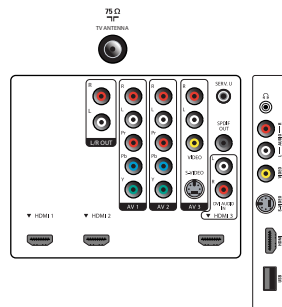

Connectivity

- AV 1: Audio L/R in, YPbPr
- AV 2: Audio L/R in, YPbPr
- AV 3: Audio L/R in, CVBS in, S-Video in
- Front / Side connections: HDMI v1.3, S-video in, CVBS in, Audio L/R in, Headphone out, USB
- Audio Output - Digital: Coaxial (cinch)
- HDMI 1: HDMI v1.3
- HDMI 2: HDMI v1.3
- HDMI 3: HDMI v1.3, Analog audio L/R in
- EasyLink (HDMI-CEC): One touch play, Power status, System info (menu language), Remote control pass-through, System audio control, System standby

Power

- Ambient temperature: 0°C to 35°C (32°F to 95°F)
- Mains power: 110-240V, 50-60Hz
- Power consumption: 350 W
- Standby power consumption: < 0.15 W

Dimensions

- Set dimensions in inch (W x H x D):
51.26 x 31.40 x 4.55 inch
- Set dimensions with stand in inch (W x H x D):

Accessories

- Included Accessories: Tabletop swivel stand, Power cord, Quick start guide, User Manual, Registration card, Remote Control

Issue date 2009-08-12

Version: 1.8.4

12 NC: 8670 000 47475
UPC: 6 09585 16277 8