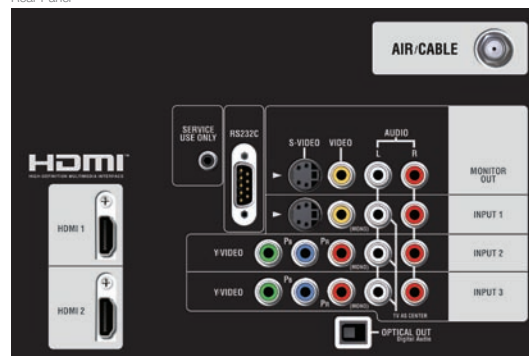

Specifications

- Resolution: 1280 (H) x 1080 (V) x3
- FCC Rating: Class B for Consumer Use
- Monitor Weight: 134.7 lbs.

Optional Accessories

- Manual Swivel Tabletop Stand
 - Model #: STM0755
 - UPC #: 50585 19381 9
 - Boxed Shipping Dimensions
 - W: 30¹/₁₆" H: 19⁷/₁₆" D: 5¹/₁₆" lbs.: 28.2

Ordering Information

- Television
 - UPC #: 50585 19300 0
 - Boxed Shipping Dimensions
 - W: 62¹/₂" H: 42¹/₁₆" D: 15⁵/₁₆" lbs.: 157.1

Warranty

- 1-Year Parts and Labor Warranty
- In-Home Service

¹ HDMI inputs are compatible with DVI-HDTV (HDCP) signals when combined with an adapter cable. Adapter cable is not included.

Screen size is measured diagonally on 16x9 display.

© 2007 Hitachi Ltd. All trademarks are the property of their respective owners.

Rear Panel *

Multi-Function Remote
CLU-4371A

Front Panel *

* Input panels shown for illustration purposes only. Actual input placement may vary.