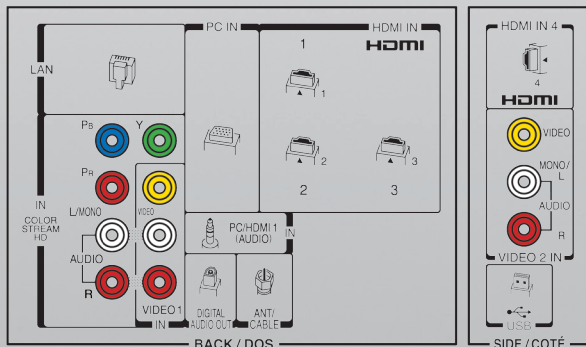

## JACK PACK

HDMI® Digital Inputs	4 (1 side)
InstaPort™ Fast HDMI® Switching	✓
HDMI®-CEC <sup>3</sup>	✓
ColorStream® Component Video Input	✓
Rear Audio/Video Inputs	✓
Side Audio/Video Inputs	✓
USB Port	✓
Ethernet Port	✓
High Res PC Input (S-XGA, 15 Pin, D-sub)	✓
Dolby® Digital Optical Out	✓

## PRODUCT & PACKAGING

VESA® Mounting Pattern <sup>4</sup>	200mm x 400mm
Unit Dimensions (WHD) in. (with stand)	52.28 x 36.28 x 16.93
Unit Dimensions (WHD) in. (without stand)	52.28 x 33.49 x 4.09
Carton Dimensions (WHD) in.	58.82 x 37.64 x 11.02
Unit Weight (with stand)	76.01 lbs
Unit Weight (without stand)	69.23 lbs
Carton Weight	89.4 lbs
UPC Code	022265003756