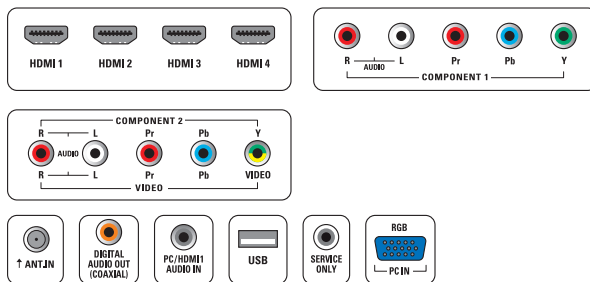

Connectivity

- AV 1: Audio L/R in, YPbPr
- AV 2: Audio L/R in, CVBS in, YPbPr
- Audio Output - Digital: Coaxial (cinch)
- HDMI 1: HDMI
- HDMI 2: HDMI
- HDMI 3: HDMI
- HDMI 4: HDMI
- Other connections: PC-In VGA, Service connector, PC Audio in
- USB: USB
- EasyLink (HDMI-CEC): One touch play, Power status, System info (menu language), Remote control pass-through, System audio control, System standby

Power

- Ambient temperature: 5°C to 35°C (41°F to 95°F)
- Mains power: 120V/60Hz
- Power consumption: 305 W
- Standby power consumption: < 0.1 W

Dimensions

- Set dimensions in inch (W x H x D):

- 52.28 x 32.08 x 3.46 inch
- Set dimensions with stand in inch (W x H x D): 52.28 x 34.37 x 13.39 inch
- Product weight (lb): 61.73
- Product weight (+stand) (lb): 72.75 lb
- Box dimensions in inch (W x H x D): 58.90 x 39.37 x 17.72 inch
- Weight incl. Packaging (lb): 83.78
- VESA wall mount compatible: 400 x 400 mm

Accessories

- Included accessories: Tabletop swivel stand, Power cord, Quick start guide, User Manual, Registration card, Warranty certificate, Remote Control, Batteries for remote control

Issue date 2010-07-19