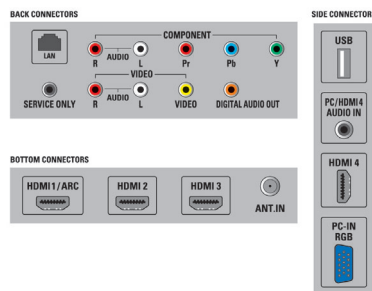

Tuner/Reception/Transmission

- Aerial Input: 75 ohm F-type
- TV system: ATSC, NTSC
- Video Playback: NTSC
- Tuner bands: UHF, VHF

Connectivity

- AV 1: Audio L/R in, YPbPr in
- AV 2: Audio L/R in, CVBS in
- HDMI 1: HDMI
- HDMI 2: HDMI
- HDMI 3: HDMI
- HDMI 4: HDMI, Audio in
- Audio Output - Digital: Coaxial (cinch)
- Other connections: Ethernet, PC Audio in, PC-In VGA, Service connector
- USB: USB
- EasyLink (HDMI-CEC): One touch play, Power status, System info (menu language), Remote control pass-through, System audio control, System standby

Power

- Mains power: 120V/60Hz
- Power consumption: 297 W
- Standby power consumption: < 0.15 W
- Ambient temperature: 5°C to 35°C (41°F to 95°F)

Dimensions

- Set dimensions in inch (W x H x D): 51.65 x 31.37 x 4.33 inch
- Set dimensions with stand in inch (W x H x D): 51.65 x 32.78 x 11.33 inch
- Product weight (lb): 57.98 lb
- Product weight (+stand) (lb): 66.58 lb
- Box dimensions in inch (W x H x D): 62.8 x 34.25 x 8.78 inch
- Weight incl. Packaging (lb): 82.01 lb
- VESA wall mount compatible: 400 x 400 mm

Accessories

- Included accessories: Table top stand, Power cord, Quick start guide, User Manual, Registration card, Remote Control, Batteries for remote control, Cable ties

Issue date 2011-06-21

Version: 3.3.2