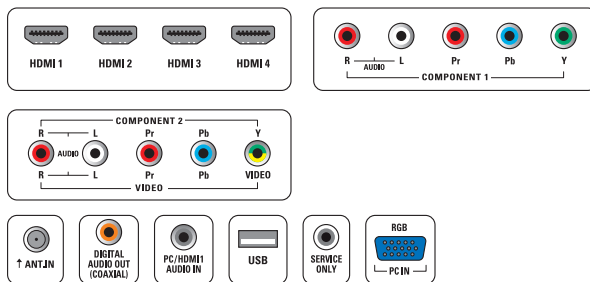

Connectivity

- AV 1: Audio L/R in, YPbPr
- AV 2: Audio L/R in, YPbPr, CVBS in
- Audio Output - Digital: Coaxial (cinch)
- HDMI 1: HDMI
- HDMI 2: HDMI
- HDMI 3: HDMI
- HDMI 4: HDMI
- Other connections: PC Audio in, PC-In VGA, Service connector
- USB: USB
- EasyLink (HDMI-CEC): One touch play, Power status, System info (menu language), Remote control pass-through, System audio control, System standby

Power

- Ambient temperature: 5°C to 35°C (41°F to 95°F)
- Mains power: 120V/60Hz

- Power consumption: 200 W
- Standby power consumption: < 0.1 W

Dimensions

- Set dimensions in inch (W x H x D): 51.02 x 30.79 x 2.01 inch
- Set dimensions with stand in inch (W x H x D): 51.02 x 33.53 x 12.44 inch
- Product weight (lb): 48.65
- Product weight (+stand) (lb): 62.83 lb
- Box dimensions in inch (W x H x D): 58.02 x 38.78 x 16.50 inch
- Weight incl. Packaging (lb): 80.47
- VESA wall mount compatible: 400 x 400 mm

Accessories

- Included accessories: Tabletop swivel stand, Power cord, Quick start guide, User Manual, Registration card, Remote Control

Issue date 2010-07-19

Version: 1.1.1

12 NC: 8670 000 62313
UPC: 6 09585 18967 6