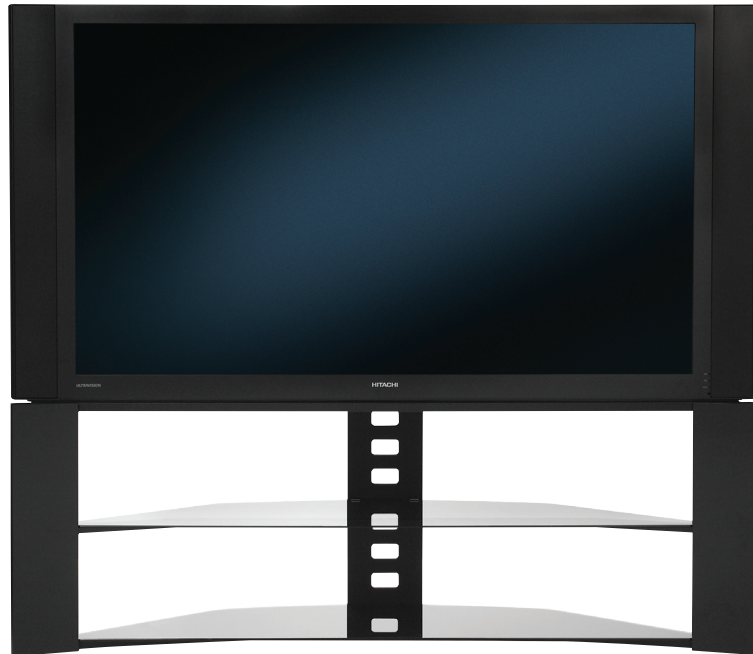

## UltraVision® 60" LCD HDTV

### Key Features

- 1280 x 720p High-Definition Display<sup>1</sup>
- High-Contrast Dual Focus Lens System
- Ultra-Compact LCD 3-Panel Light Engine
- Exclusive 7:1 Fresnel Lens
- VirtualHD™ 1080p II Video Processor
  - Dynamic Contrast
  - Dynamic Histogram Processing
  - 12 Bit/68 Billion Color Capability
  - Automatic 1080i 3:2 Film Processing
  - 26-Point Advanced Video Processing
  - 3 HD Aspect Modes
  - 6 SD Aspect Modes
  - 1080i/720p/480p/480i Input Compatible
  - HD Digital Window™ Split Screen
- Anti-Reflective High-Contrast Diffusion Screen
- Quick Start Seamless HDTV and NTSC Tuners
- Digital Cable-Ready and CableCARD™ Compatible<sup>2</sup>
- First-Surface Mirror
- 4-Color Temperature Memory
- B&W Film Color Temperature
- 4-Step Black Enhancement
- Digital 4MB 3D Y/C Comb Filter

### Audio Performance Features

- MTS Stereo/SAP with dbx™
- SRS® Surround Sound
- BBE® Sound Enhancement
- 40-Watt 3-Way Speaker System
- Mute and Soft Mute
- TV-as-Center Speaker

### Specifications

- Color: ..... Metallic Black
- Resolution: ..... 1280 (H) x 720 (V) x 3