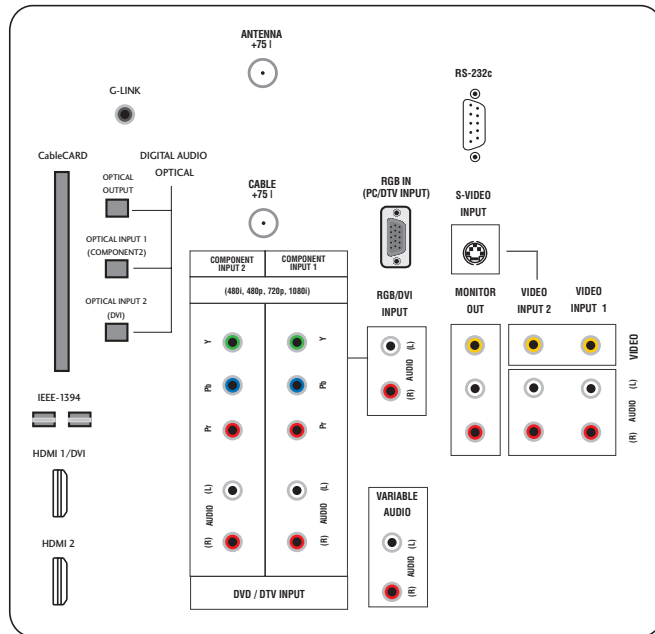

Special Features

Custom Channel Labels	•
Custom Input Labels	•
PIP	•
Flexible PIP (Size Adjustable)	1/9 only
POP	•
Split Screen	•
PIP Exchange/Move	•
Single Tuner PIP/POP	•
Dual Tuner PIP/POP/Split Screen	•
Discrete IR Codes	•
Favorite Channel Selection/Surf	•
Tri-lingual Menus	English, Spanish, French
On/Off Timer	•
Sleep Timer	•
Auto Off (When no video is present)	•
Flashback (Previous Channel)	•
Parental Control With V-Chip	•
EZ Menus (High Performance Interface)	•
EZ Scan (Auto Programming)	•
EZ Demo	•
Program Guide	Gemstar
IEEE 1394 Software Capability	Full AVC
Decoder Formats	MPEG2
Ghost Cancellation	•

Audio/Video Inputs/Outputs

TV Rear	
- RF Inputs	1 (Antenna), 1 (Cable)
- S-Video In	1
- Composite Video & Audio L/R In	2
- Composite Video Out	1
- Component DVD/DTV (480i, 480p, 720p, 1080i) & Audio L/R In	2
- RGB In (PC/DTV Input)	1
- HDMI with HDCP	2
- Digital Audio (Optical) Out	1
- Digital Audio (Optical) In	2
- RS-232c (Software Upgrade Interface & Control)	1
- Variable Audio Out and Type	RCA L/R
- Digital Cable Card Slot	1
- IEEE 1394/DTCP	2
- RGB/DVI (L/R) Audio In	1
- Gemstar Out (G-Link)	1
TV Side	
- Composite Video & Audio L/R In	1
- S-Video In	1

Remote Control

Standard IR	•
Wired Option	•
Universal	•
Backlit	•

TV Rear

TV Side

LG Electronics U.S.A., Inc.

1000 Sylvan Avenue
Englewood Cliffs, NJ 07632

www.LGusa.com

Design and specifications subject to change without notice. 03/23/05