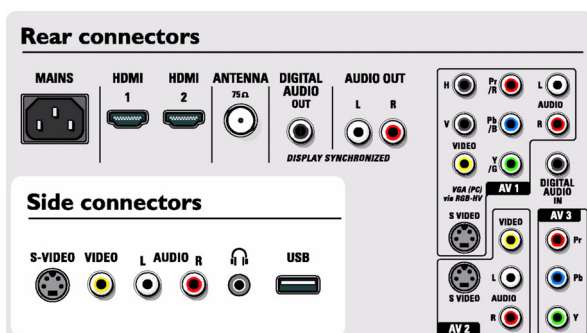

Convenience

- **Child Protection:** Child Lock+Parental Control
- **Clock:** Smart Clock
- **Ease of Installation:** Auto Programme Naming, Automatic Tuning System (ATS), Autostore, PLL Digital Tuning, Plug & Play
- **Ease of Use:** 4 favorite lists, Auto Volume Leveller (AVL), Channel list, Delta Volume per preset, Graphical User Interface, On Screen Display, Side Control, Smart Picture Control, Smart Sound Control, Closed Captioning Full Text
- **Picture in Picture:** HDMI-Component PIP
- **Remote Control:** Amp, DVD, DVD-R, Sat, STB, VCR, Universal
- **Remote control type:** RC4405
- **Screen Format Adjustments:** 4:3, 6 Widescreen Modes, Auto Format, Movie expand 14:9, Movie expand 16:9, Subtitle and Heading Shift, Subtitle Zoom, Super Zoom, Widescreen
- **Teletext:** Closed Captioning Full Text
- **VESA Mount:** Vesa compliant

Accessories

- **Included Accessories:** Table top stand, Wall mounting bracket, RF cable

Dimensions

- **Color cabinet:** Black and Silver
- **Box dimensions in inch (W x H x D):** 68.11 x 49.41 x 18.50 inch
- **Product weight (lb):** 181,22 lb
- **Weight incl. Packaging (lb):** 271,61 lb

Power

- **Ambient temperature:** 5 °C to 40 °C
- **Mains power:** AC 110 - 240 V +/- 10%
- **Power consumption:** tbc W
- **Standby power consumption:** 1 (tbc)

Date of issue 2006-11-02

Version: 3.0

12 NC: 8670 000 23708
UPC: 6 09585 11558 3

Specifications are subject to change without notice.
Trademarks are the property of Koninklijke Philips Electronics N.V. or their respective owners.
© 2006 Koninklijke Philips Electronics N.V.
All Rights reserved.
www.philips.com