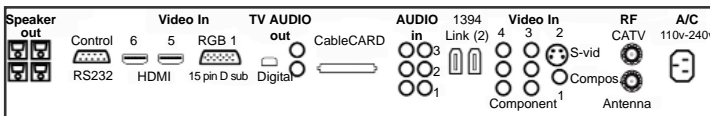

Input / Output Array