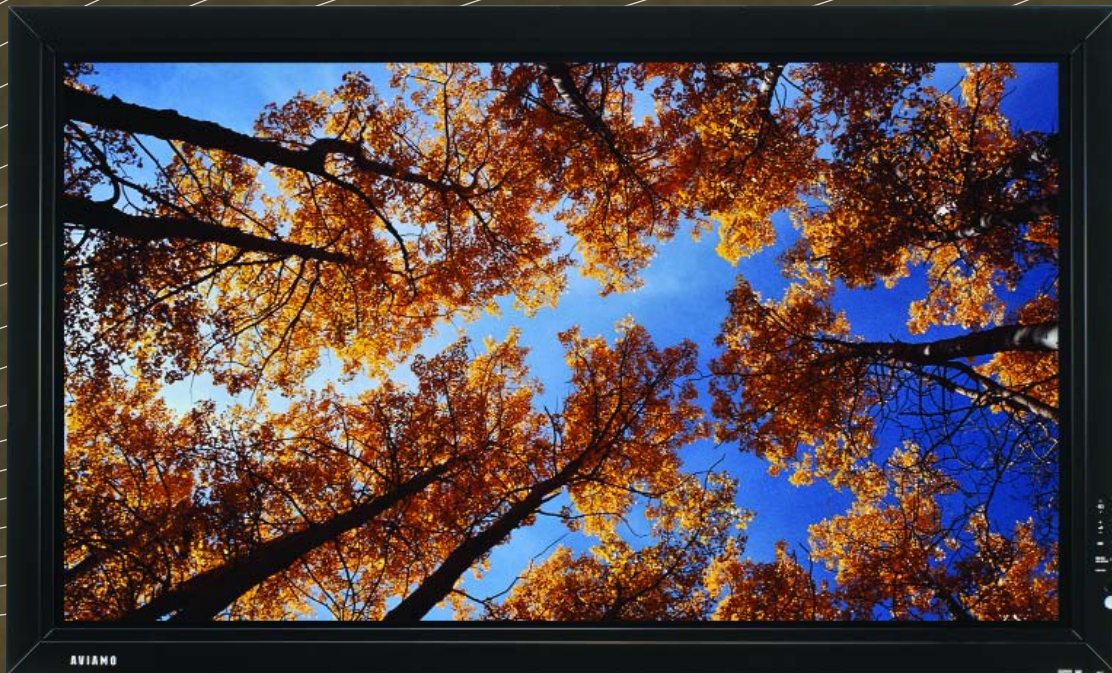

FUJITSU

AVIAMO III

The AVIAMO™ P65FT00AUB  
65" Full HD 1080p Plasma TV

**Introducing the 65" AVIAMO 1080p Plasma TV from Fujitsu.** This new model combines the ultimate in aesthetic elegance and refinement with today's most advanced image-enhancing capabilities. With its rich contours and stylish cosmetics designs, this display would not be out of place in a museum of modern art, and with its leading edge *AVIAMO* image processing it virtually redefines flat-panel picture quality as well. And because 1080p processing is integrated into every step of image reproduction, and features all digital-to-digital conversion from signal capture to onscreen display, image quality is literally as good as it gets, from both current video sources and future high-definition formats.