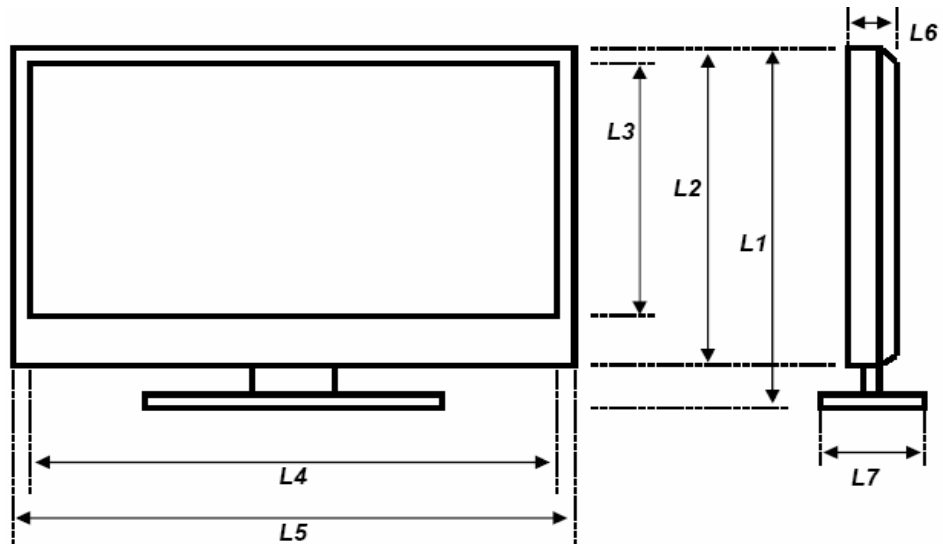

<WEIGHT & DIMENSIONS>

- Weight: 30.47 lbs.
- Dimensions (WxDxH): 32 3/16 x 10 13/16 x 25 3/8 "
- Weight with Packing: 36.65 lbs.
- Dimensions with Packing (WxDxH):
35 3/4 x 13 1/4 x 30 7/16 "
- Owner's Manual Printed In English & Spanish
- UL Listed, FCC/DHHS Certificated
- UPC Code# : **053818640265**

32" Wide LCD DIGITAL TV

Rev.03

Dimensions

Product Dimensions (Millimeters)

L1	644
L2	595
L3	401
L4	711
L5	818
L6	115
L7	275

Net Weight 13.8kg

Product Dimensions (Inches)

L1	25 3/8
L2	23 1/2
L3	15 13/16
L4	28 1/16
L5	32 1/4
L6	4 9/16
L7	10 7/8