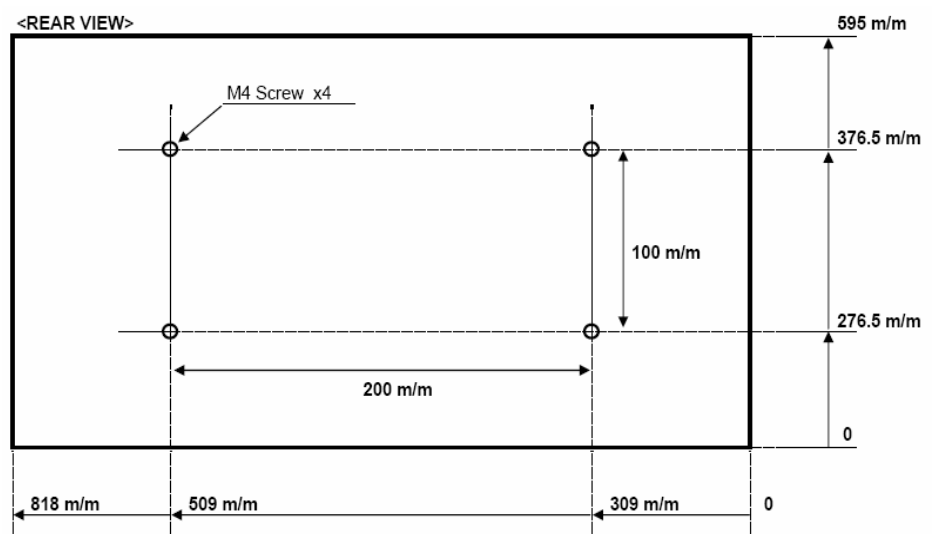

<WEIGHT & DIMENSIONS>

- Weight: 30.47 lbs.
- Dimensions (WxDxH): 32 3/16 x 10 13/16 x 25 3/8 "
- Weight with Packing: 36.65 lbs.
- Dimensions with Packing (WxDxH):
35 3/4 x 13 1/4 x 30 7/16 "
- Owner's Manual Printed In English & Spanish
- UL Listed, FCC/DHHS Certificated
- UPC Code# : **053818640265**

32" Wide LCD DIGITAL TV

Rev.03

Dimensions

Product Dimensions (Millimeters)

L1	644
L2	595
L3	401
L4	711
L5	818
L6	115
L7	275

Net Weight 13.8kg

Product Dimensions (Inches)

L1	25 3/8
L2	23 1/2
L3	15 13/16
L4	28 1/16
L5	32 1/4
L6	4 9/16
L7	10 7/8

Net Weight 30.47 lbs

Wall-mounting Holes

*ALL DESIGN SPECIFICATIONS AND DIMENSIONS ARE TENTATIVE AND SUBJECT TO CHANGE.
PLEASE CONFIRM SPECIFIC FEATURES AND EXACT SPECIFICATIONS BY REFERENCE TO THE ACTUAL PRODUCT.